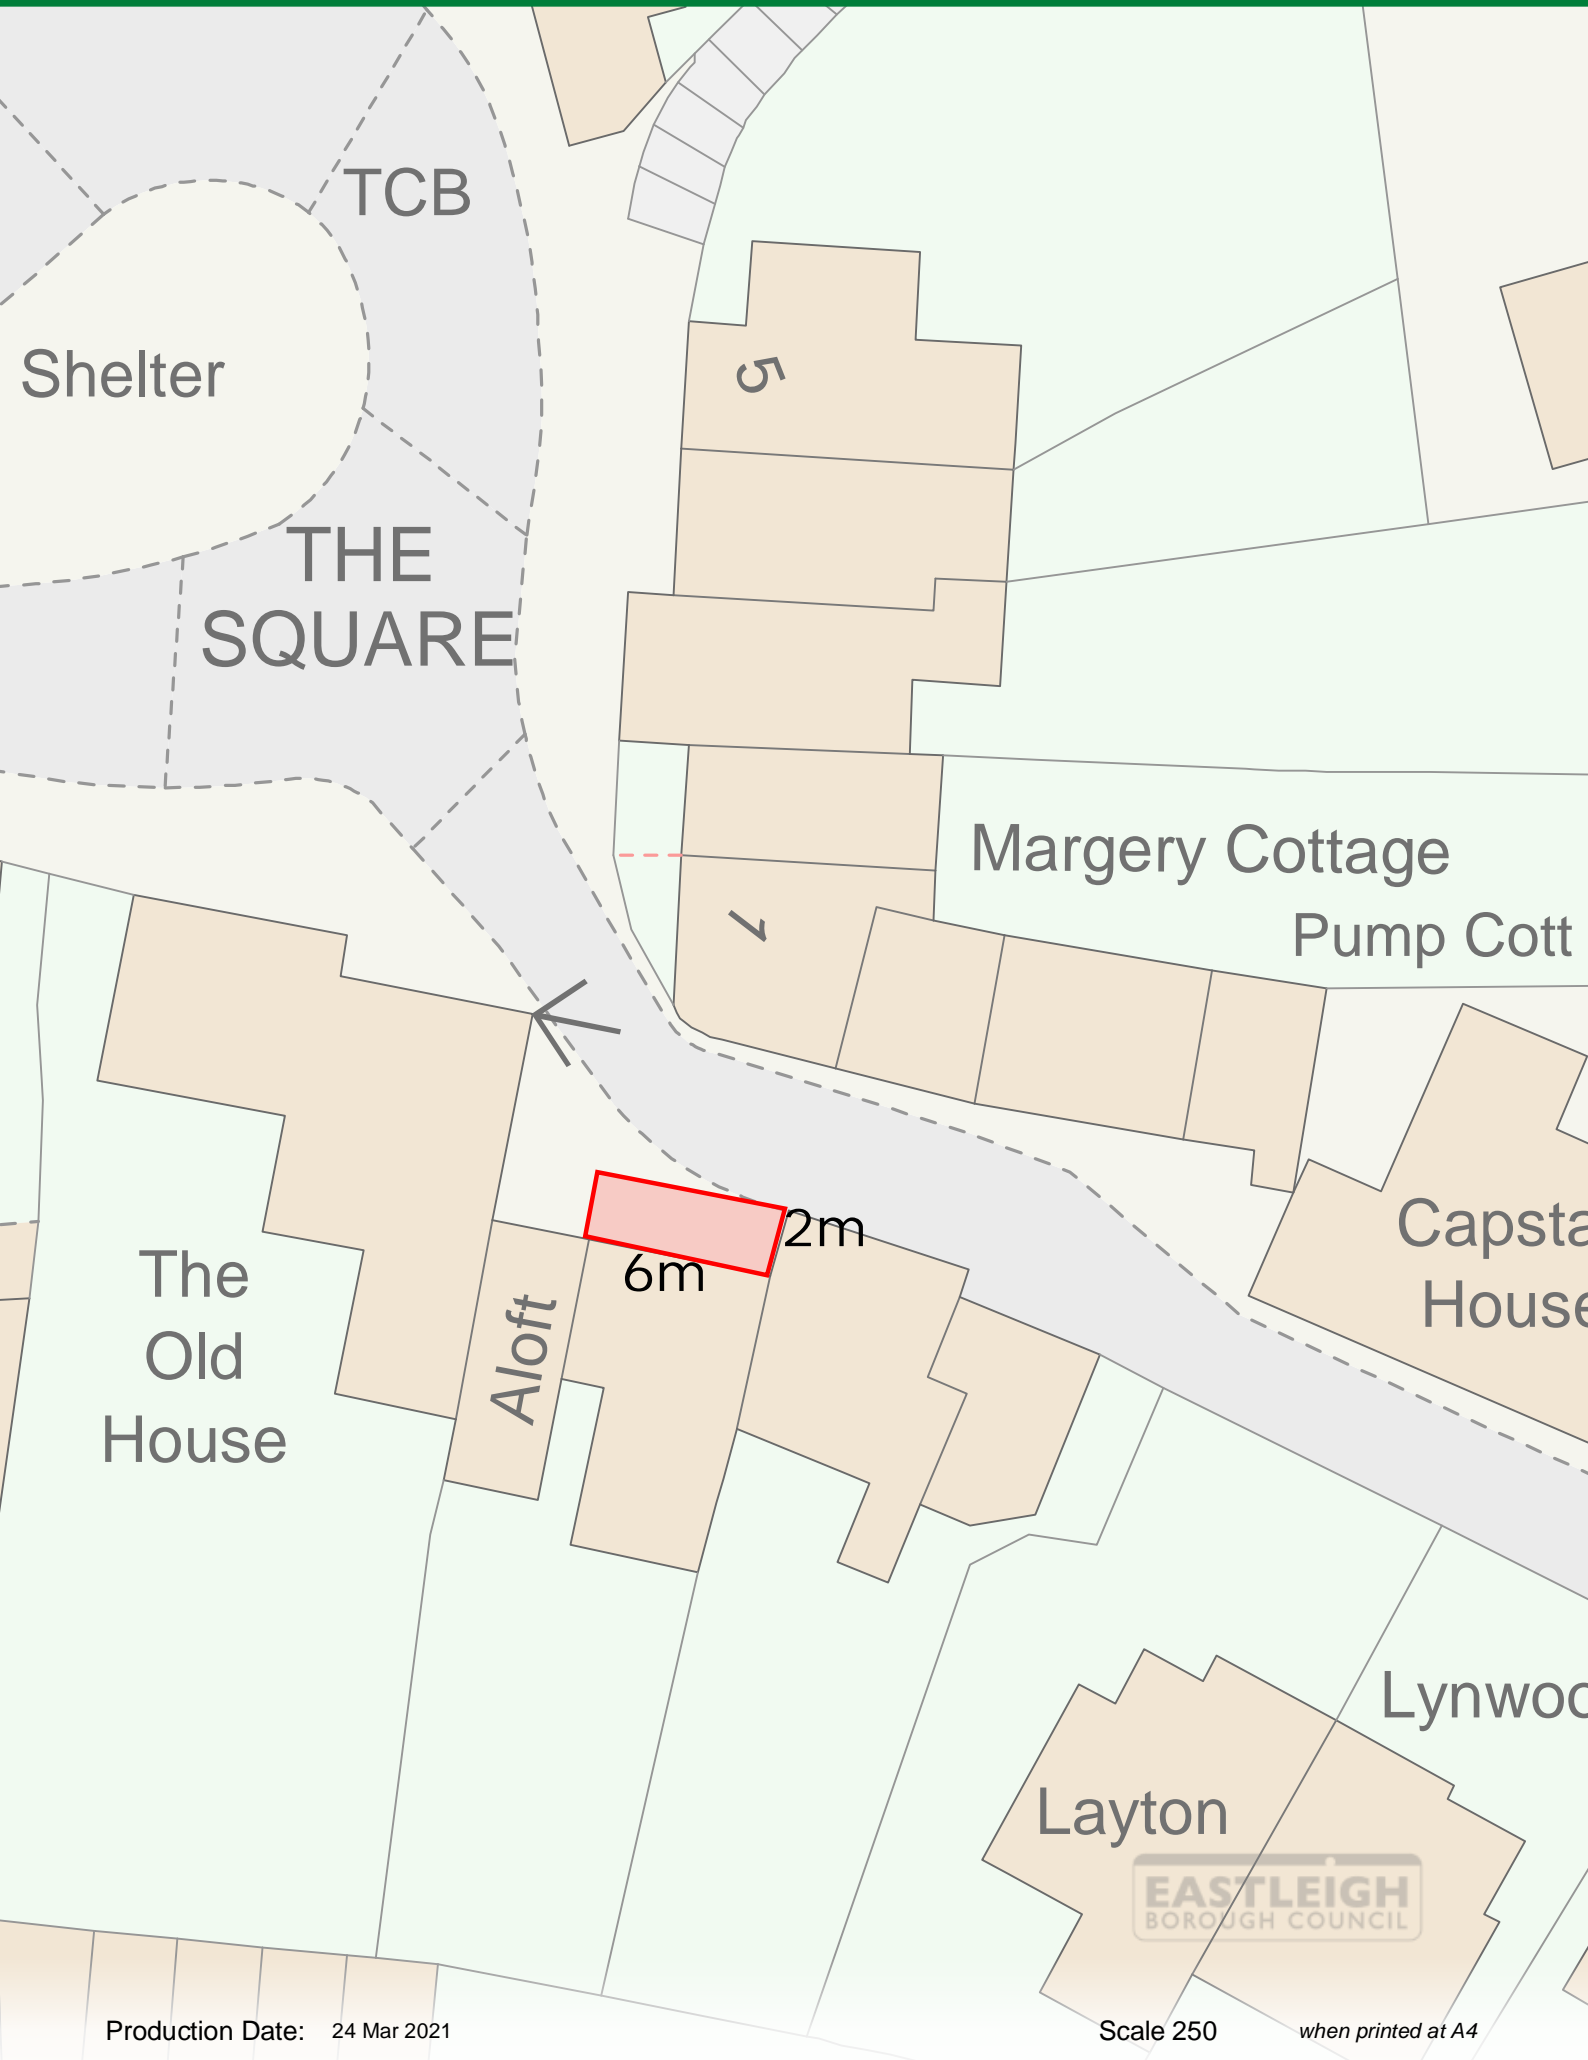

River Rat, Hamble Pavement Licence Application

Production Date: 24 Mar 2021

Scale 250

when printed at A4