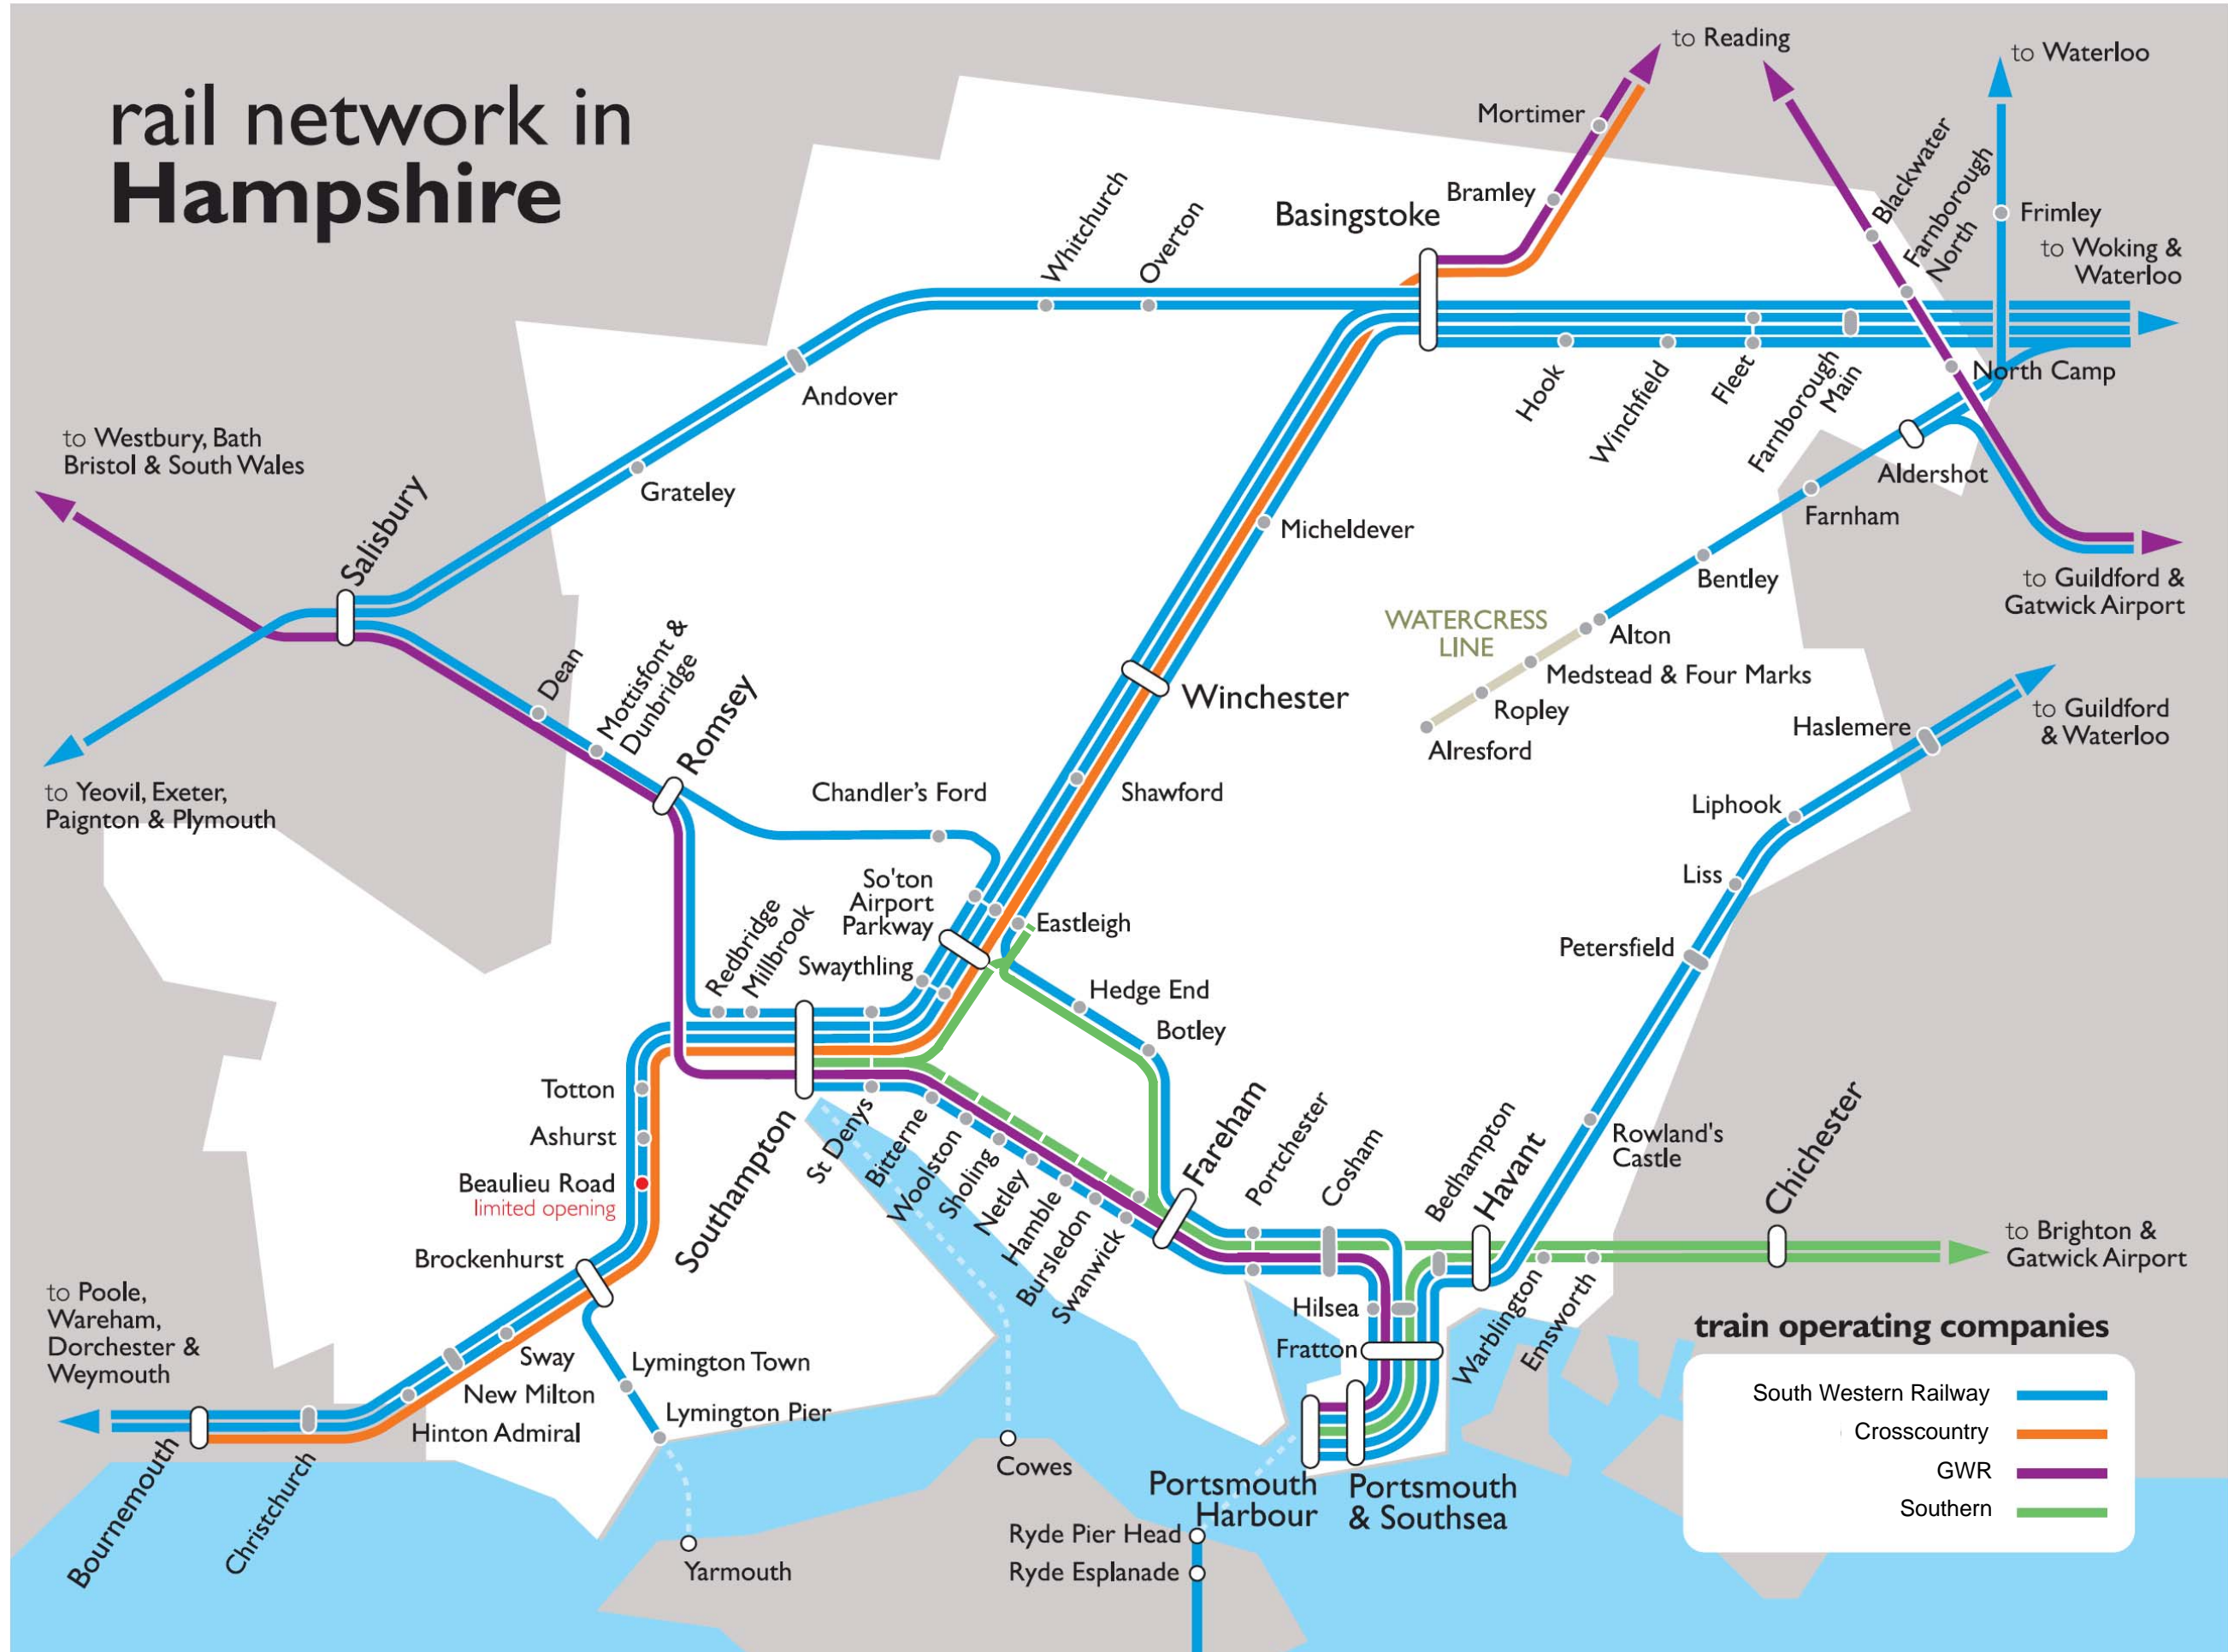

rail network in Hampshire

train operating companies

- South Western Railway (Blue line)
- Crosscountry (Orange line)
- GWR (Purple line)
- Southern (Green line)