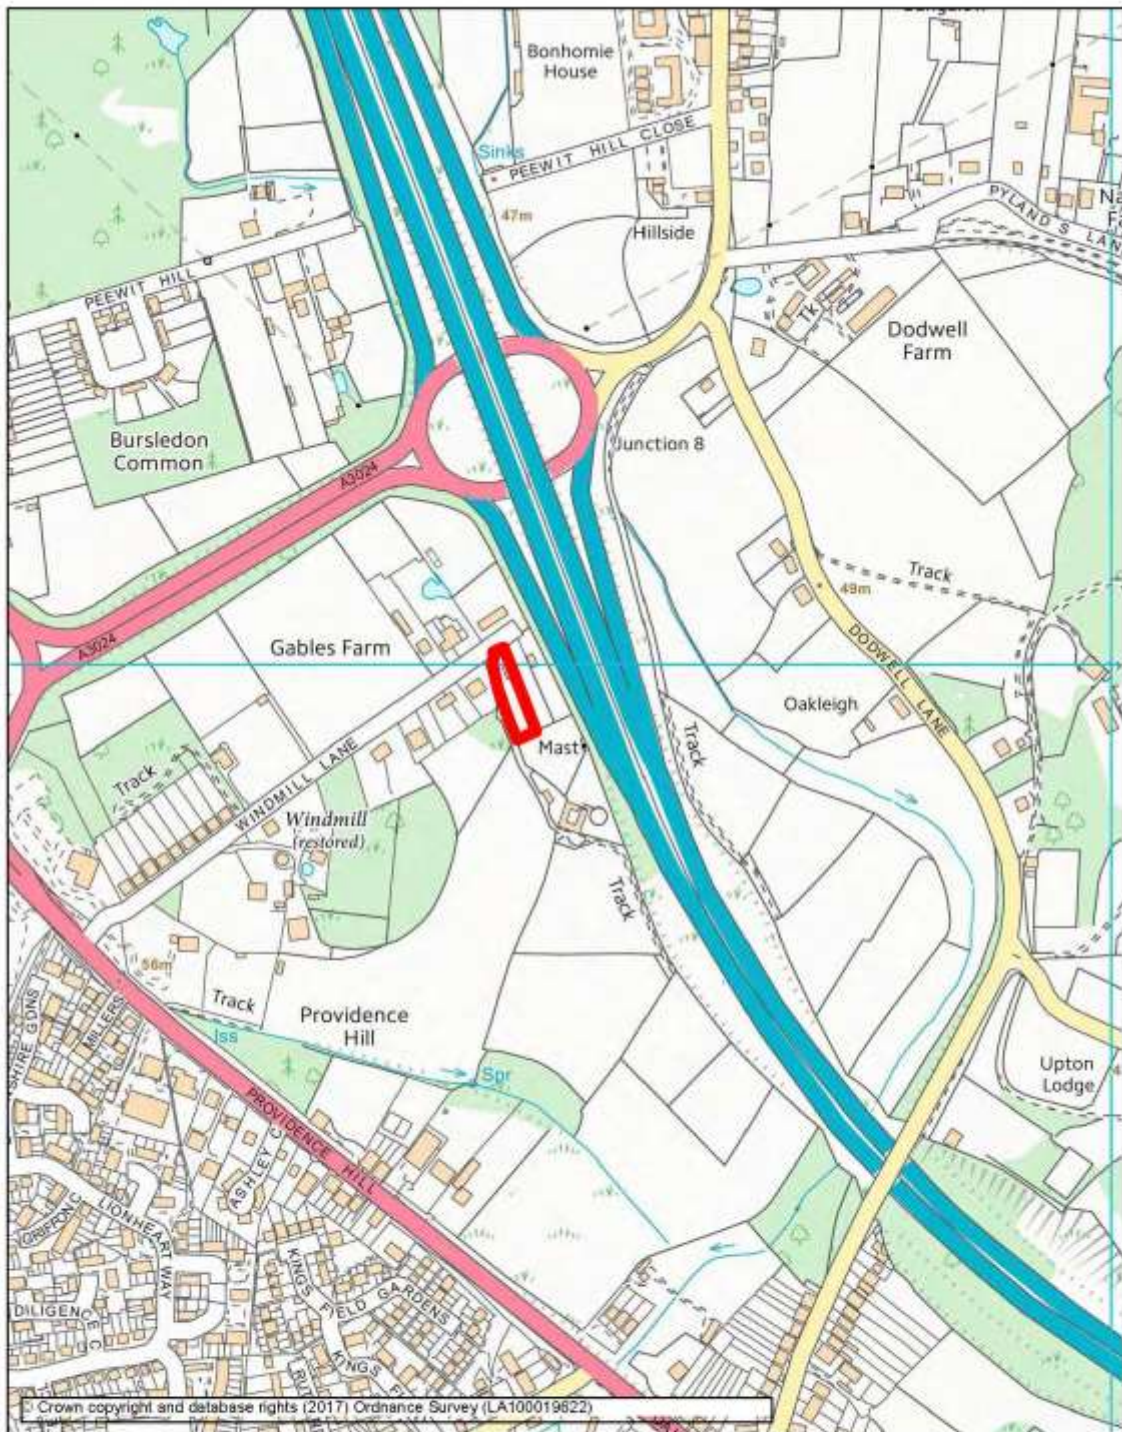

Appendix 11 – Local Plan Gypsy and Traveller sites

Costalot Stables, Blind Lane, Horton Heath

Heath Green, Heath House Lane, Hedge End

Tansfield Stud, Tanhouse Lane, Hedge End

	<p>Title: Tansfield Stud, Tanhouse Lane Hedge End</p>	<p>Scale 1:5000 Map Ref: SU4911 Date: 04/04/2017</p> 
---	---	--

Land adjacent to Woodleigh, 1 Oakdene, Windmill Lane, Bursledon

	Title:	Scale:
	Land adj to Woodleigh	1:5000
	1 Oakdene	Map Ref: SU4810
	Date: 04/04/2017	