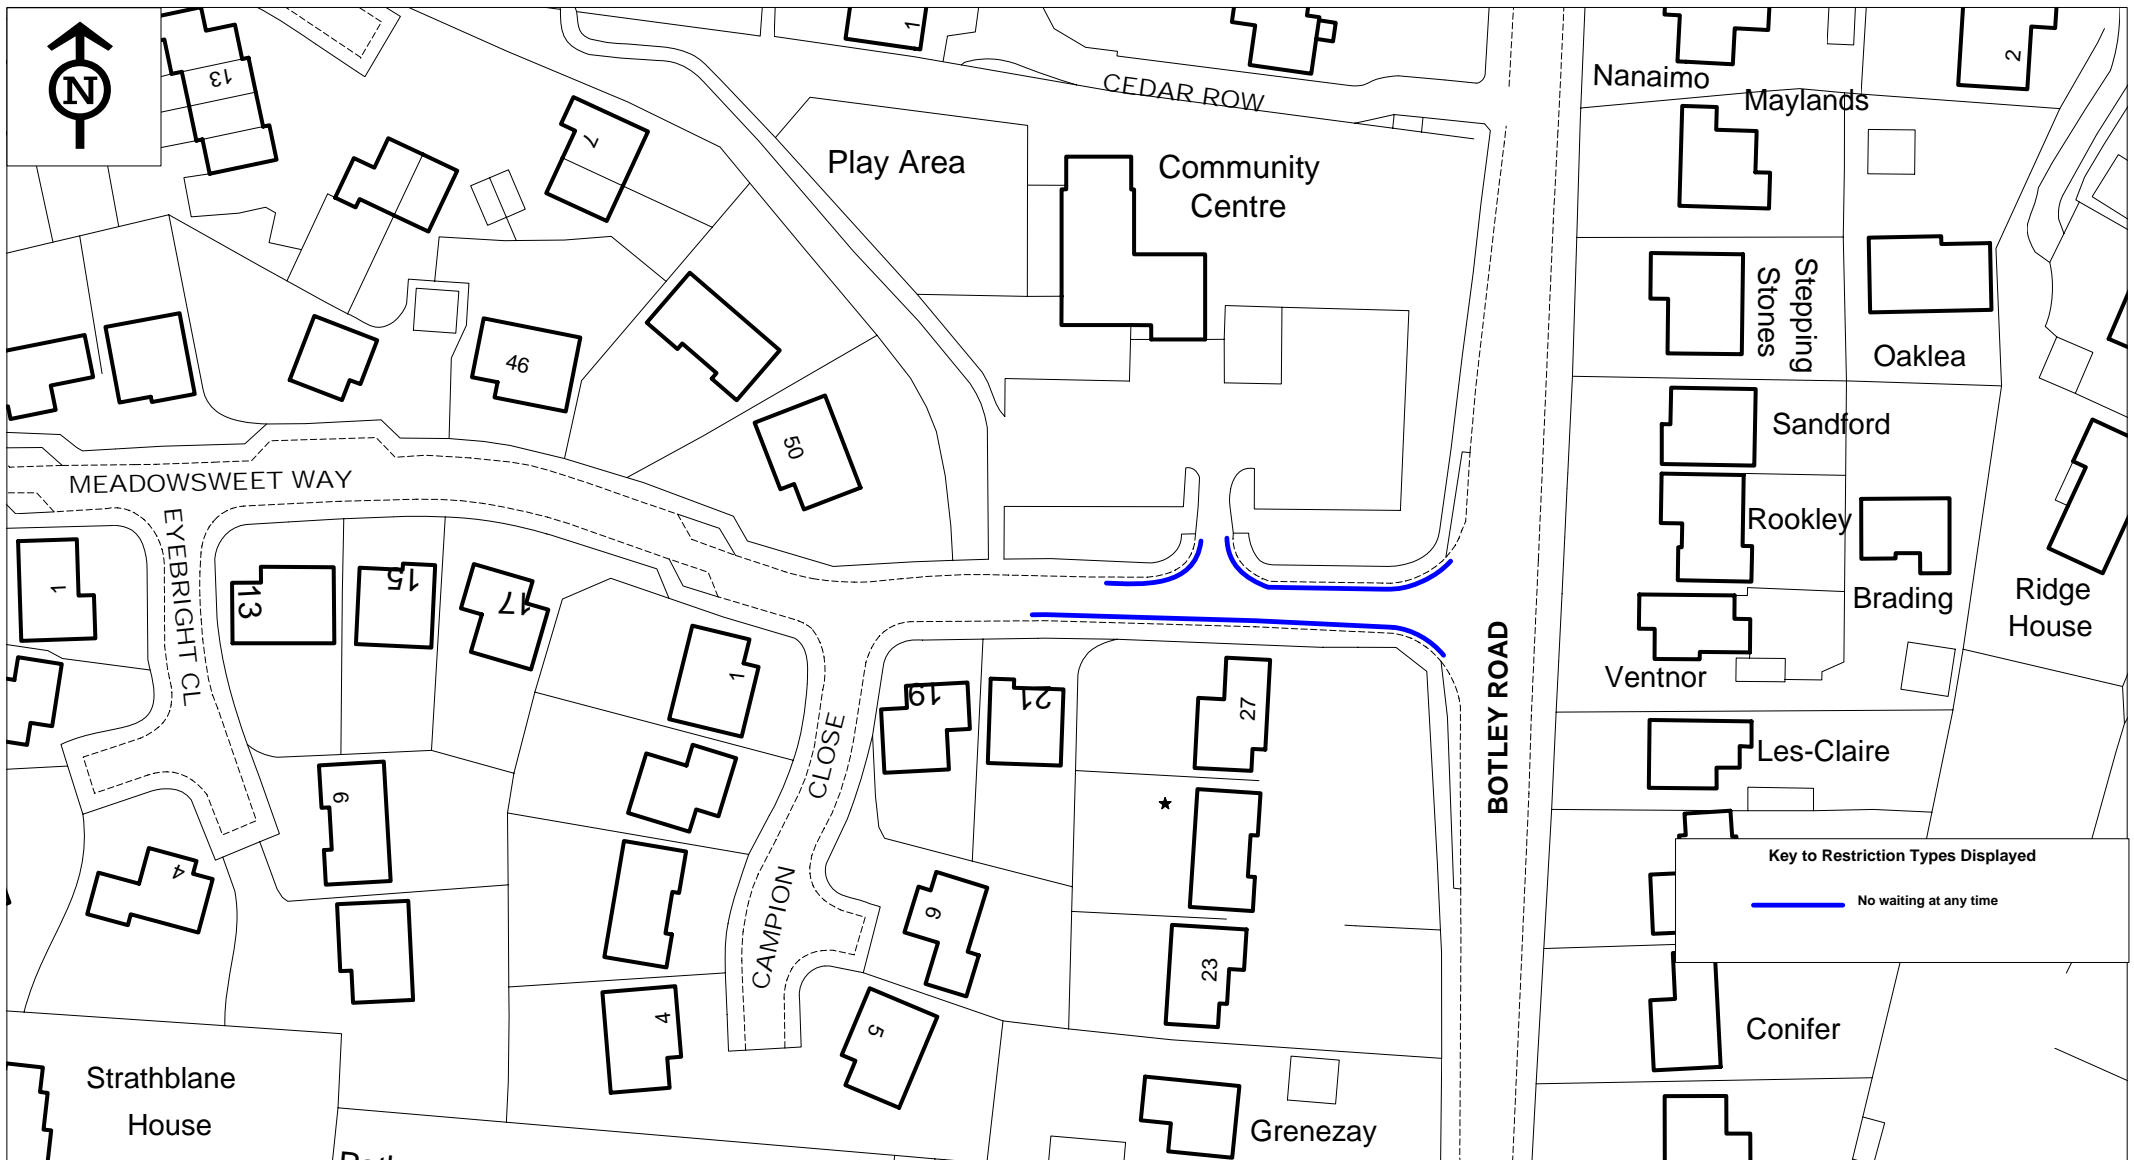

SCALE	NTS
DATE	23/01/2017
DRAWING No.	TM01/01742/002
DRAWN BY	AM
CHECKED BY	SRW

Key to Restriction Types Displayed

- No waiting at any time
- - - Existing Prohibition of verge parking

**BIFOHH Various Order 2017 - Witt Road
Proposed No Waiting At Any Time**

© Crown copyright. All rights reserved
Eastleigh Borough Council
Licence No. 100019622 2017

SCALE	NTS
DATE	23/01/2017
DRAWING No.	TM01/01742/003
DRAWN BY	AM
CHECKED BY	SRW

BIFOHH Various 2017 - Meadowsweet Way
Proposed No Waiting At Any Time