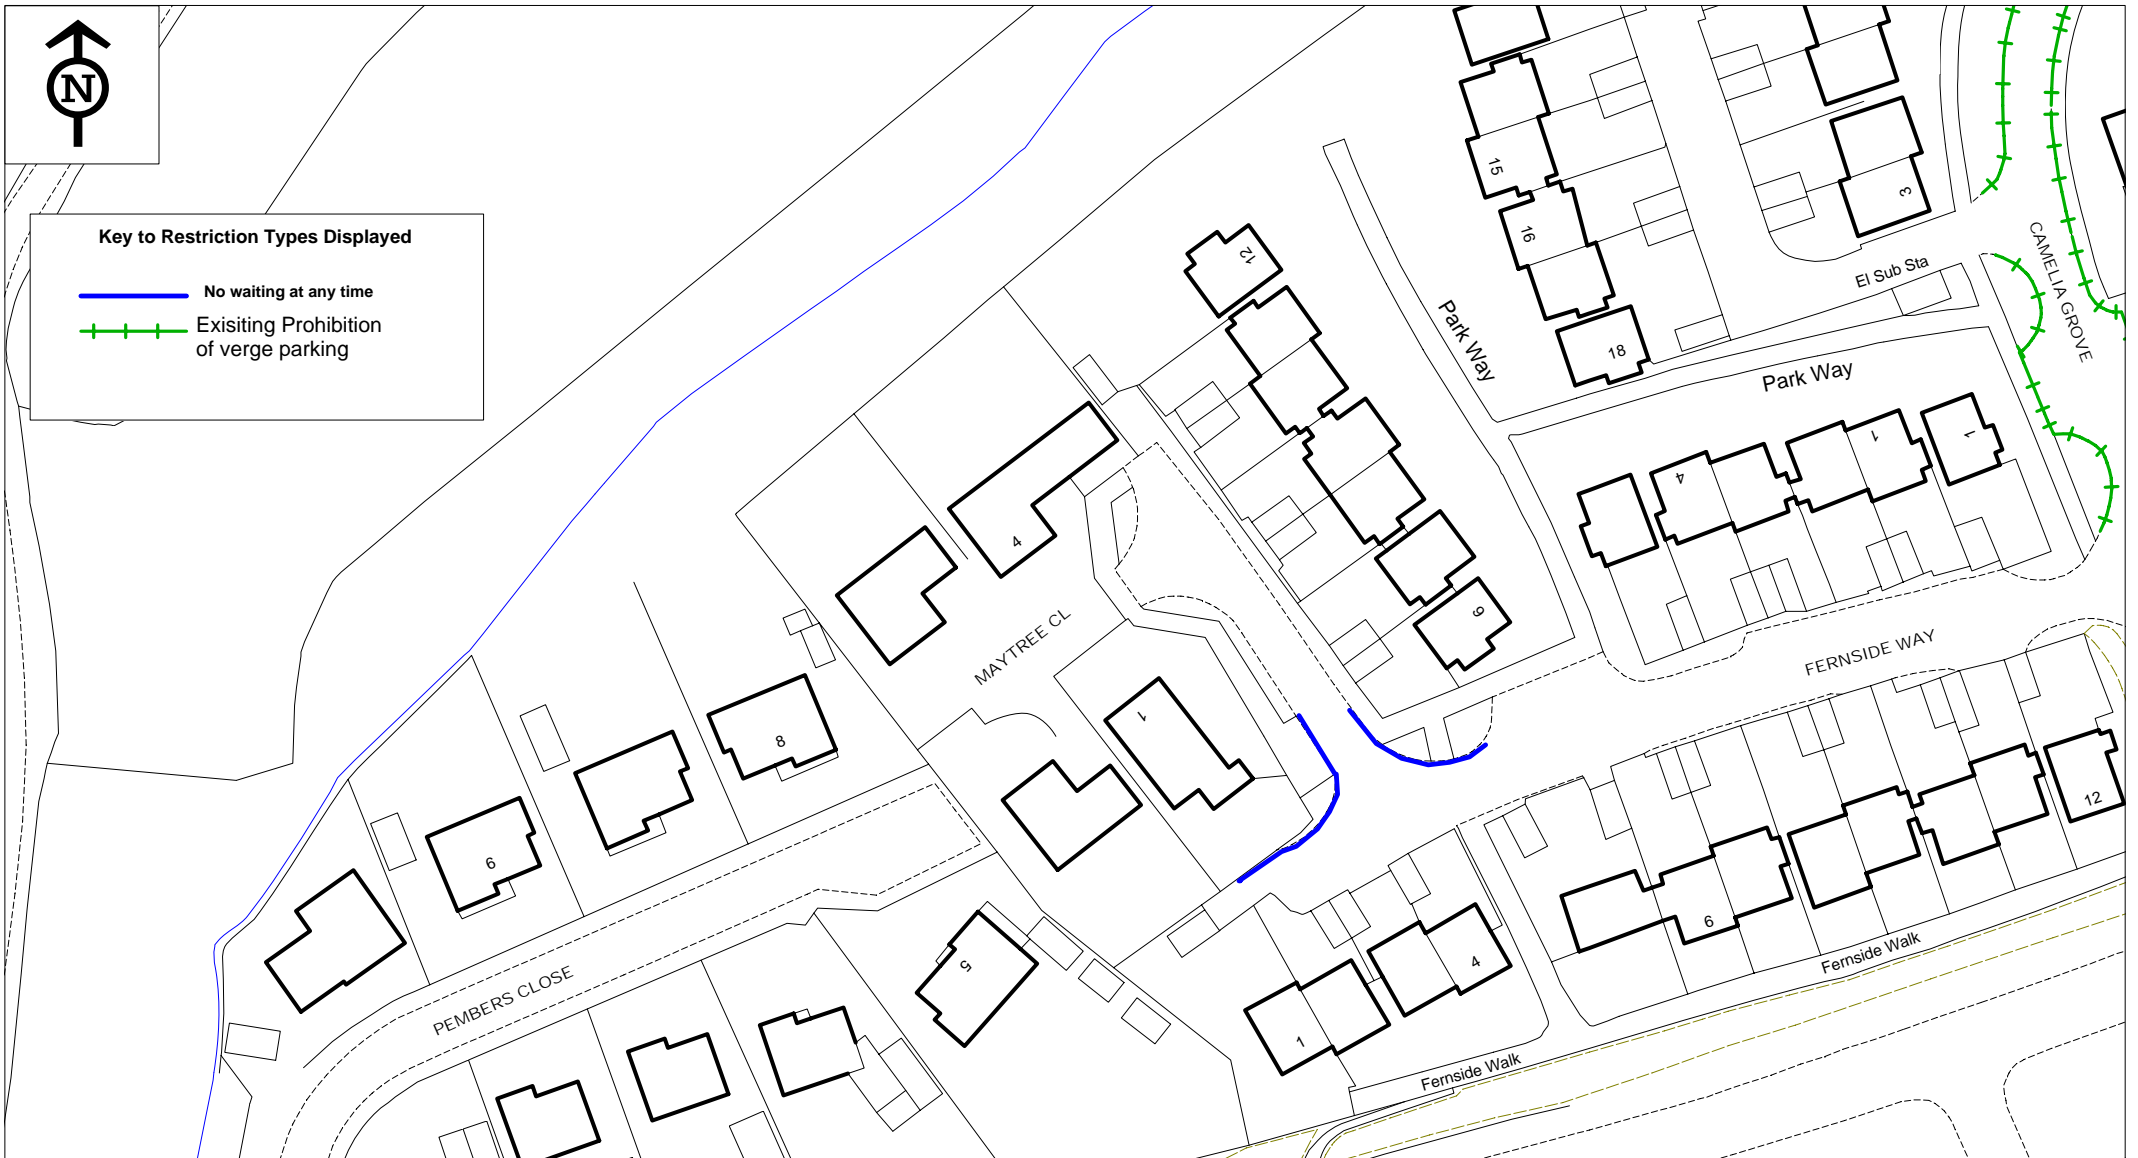

© Crown copyright. All rights reserved
Eastleigh Borough Council
Licence No. 100019622 2017

SCALE	NTS
DATE	23/01/2017
DRAWING No.	TM01/01742/005
DRAWN BY	AM
CHECKED BY	SRW

Key to Restriction Types Displayed

 No waiting at any time

 Existing Prohibition of verge parking

**BIFOHH Various Order 2017 - Maytree Close/Fernside Way
Proposed No Waiting At Any Time**

© Crown copyright. All rights reserved
Eastleigh Borough Council
Licence No. 100019622 2017

Key to Restriction Types Displayed

- - - - - Bus Stop Clearway
- No waiting at any time
- - - - - Existing Restrictions

**BIFOHH Various Order 2017 - Sandy Lane/Latham Road
Proposed No Waiting A Any Time**