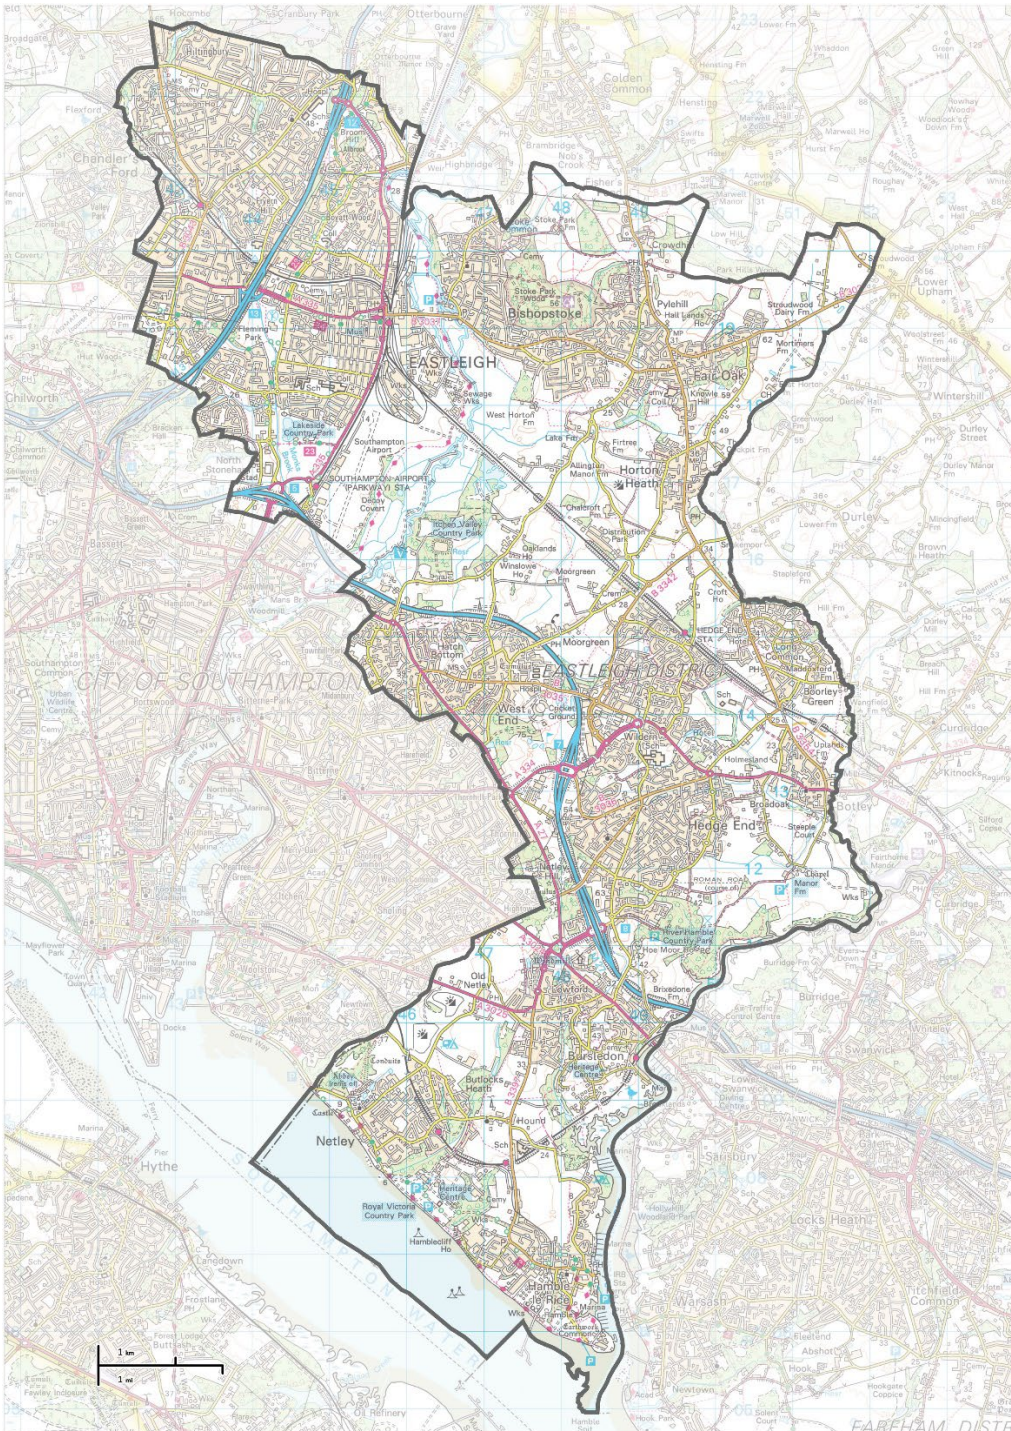

Notice of Intention to commence New Local Plan

Name of Local Planning Authority

Eastleigh Borough Council

Geographical area covered

Eastleigh Borough Boundary

The Eastleigh Borough Local Plan Review to 2044 will cover the above administrative boundary of Eastleigh borough, ONS EO7000086 (based on the local authority boundary as of April 2023).

Title of plan

Eastleigh Borough Local Plan Review to 2044

The Hampshire Minerals and Waste Plan will be prepared separately and not incorporated in the Local Plan Review. The timetable for the new Hampshire Minerals and Waste Plan will be available on our website.

Local Plan Timetable

The timetable for the Local Plan Review can be viewed at www.eastleigh.gov.uk/newlocalplanto2044/timetable

Date start to prepare the plan

It is expected that the Local Plan Review will start with Gateway 1 on 29 October 2026