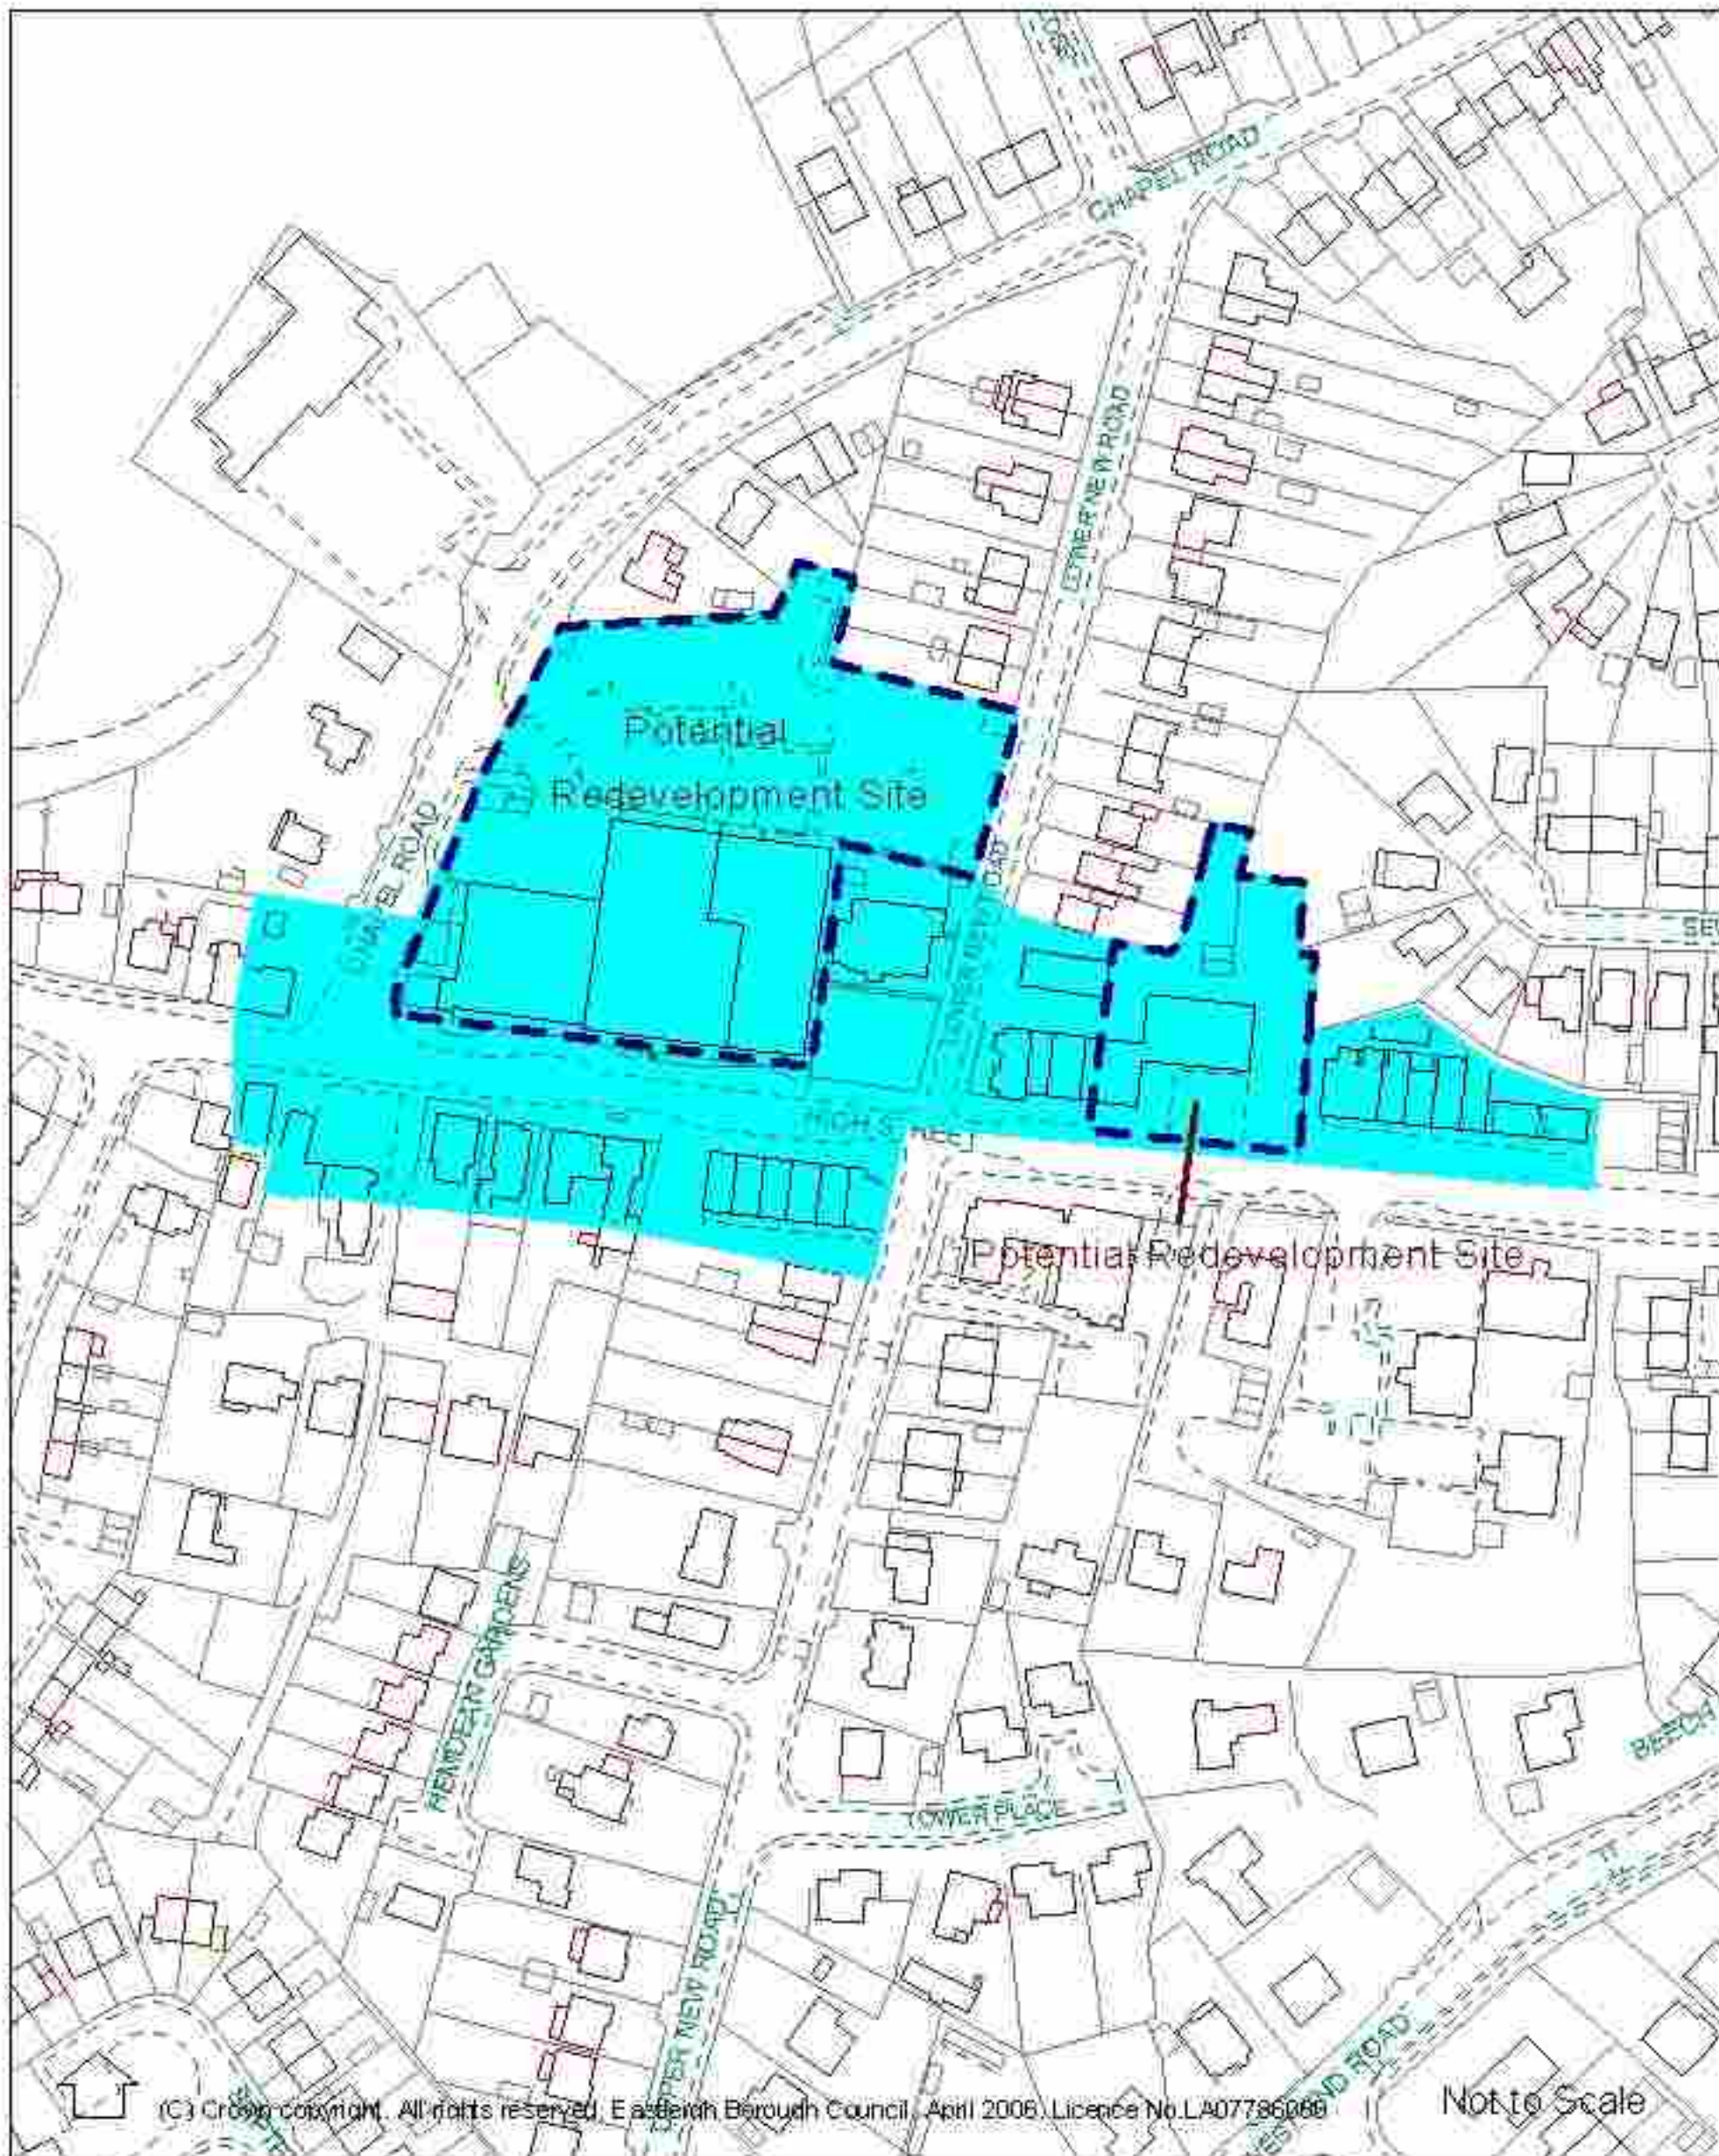

Plan 42

Village Centre, Hedge End. Shopping Zones

Plan 43

Station Road, Netley Abbey. Shopping Areas

Plan 44

Victoria Road, Netley Abbey. Shopping Areas

Plan 45

Townhill Way, West End. Shopping Areas

Plan 46

Village Centre, West End. Shopping Areas

Plan 47

Eastleigh Town Centre, 5 Zones

Plan 48

Eastleigh Town Centre. Shopping Zones