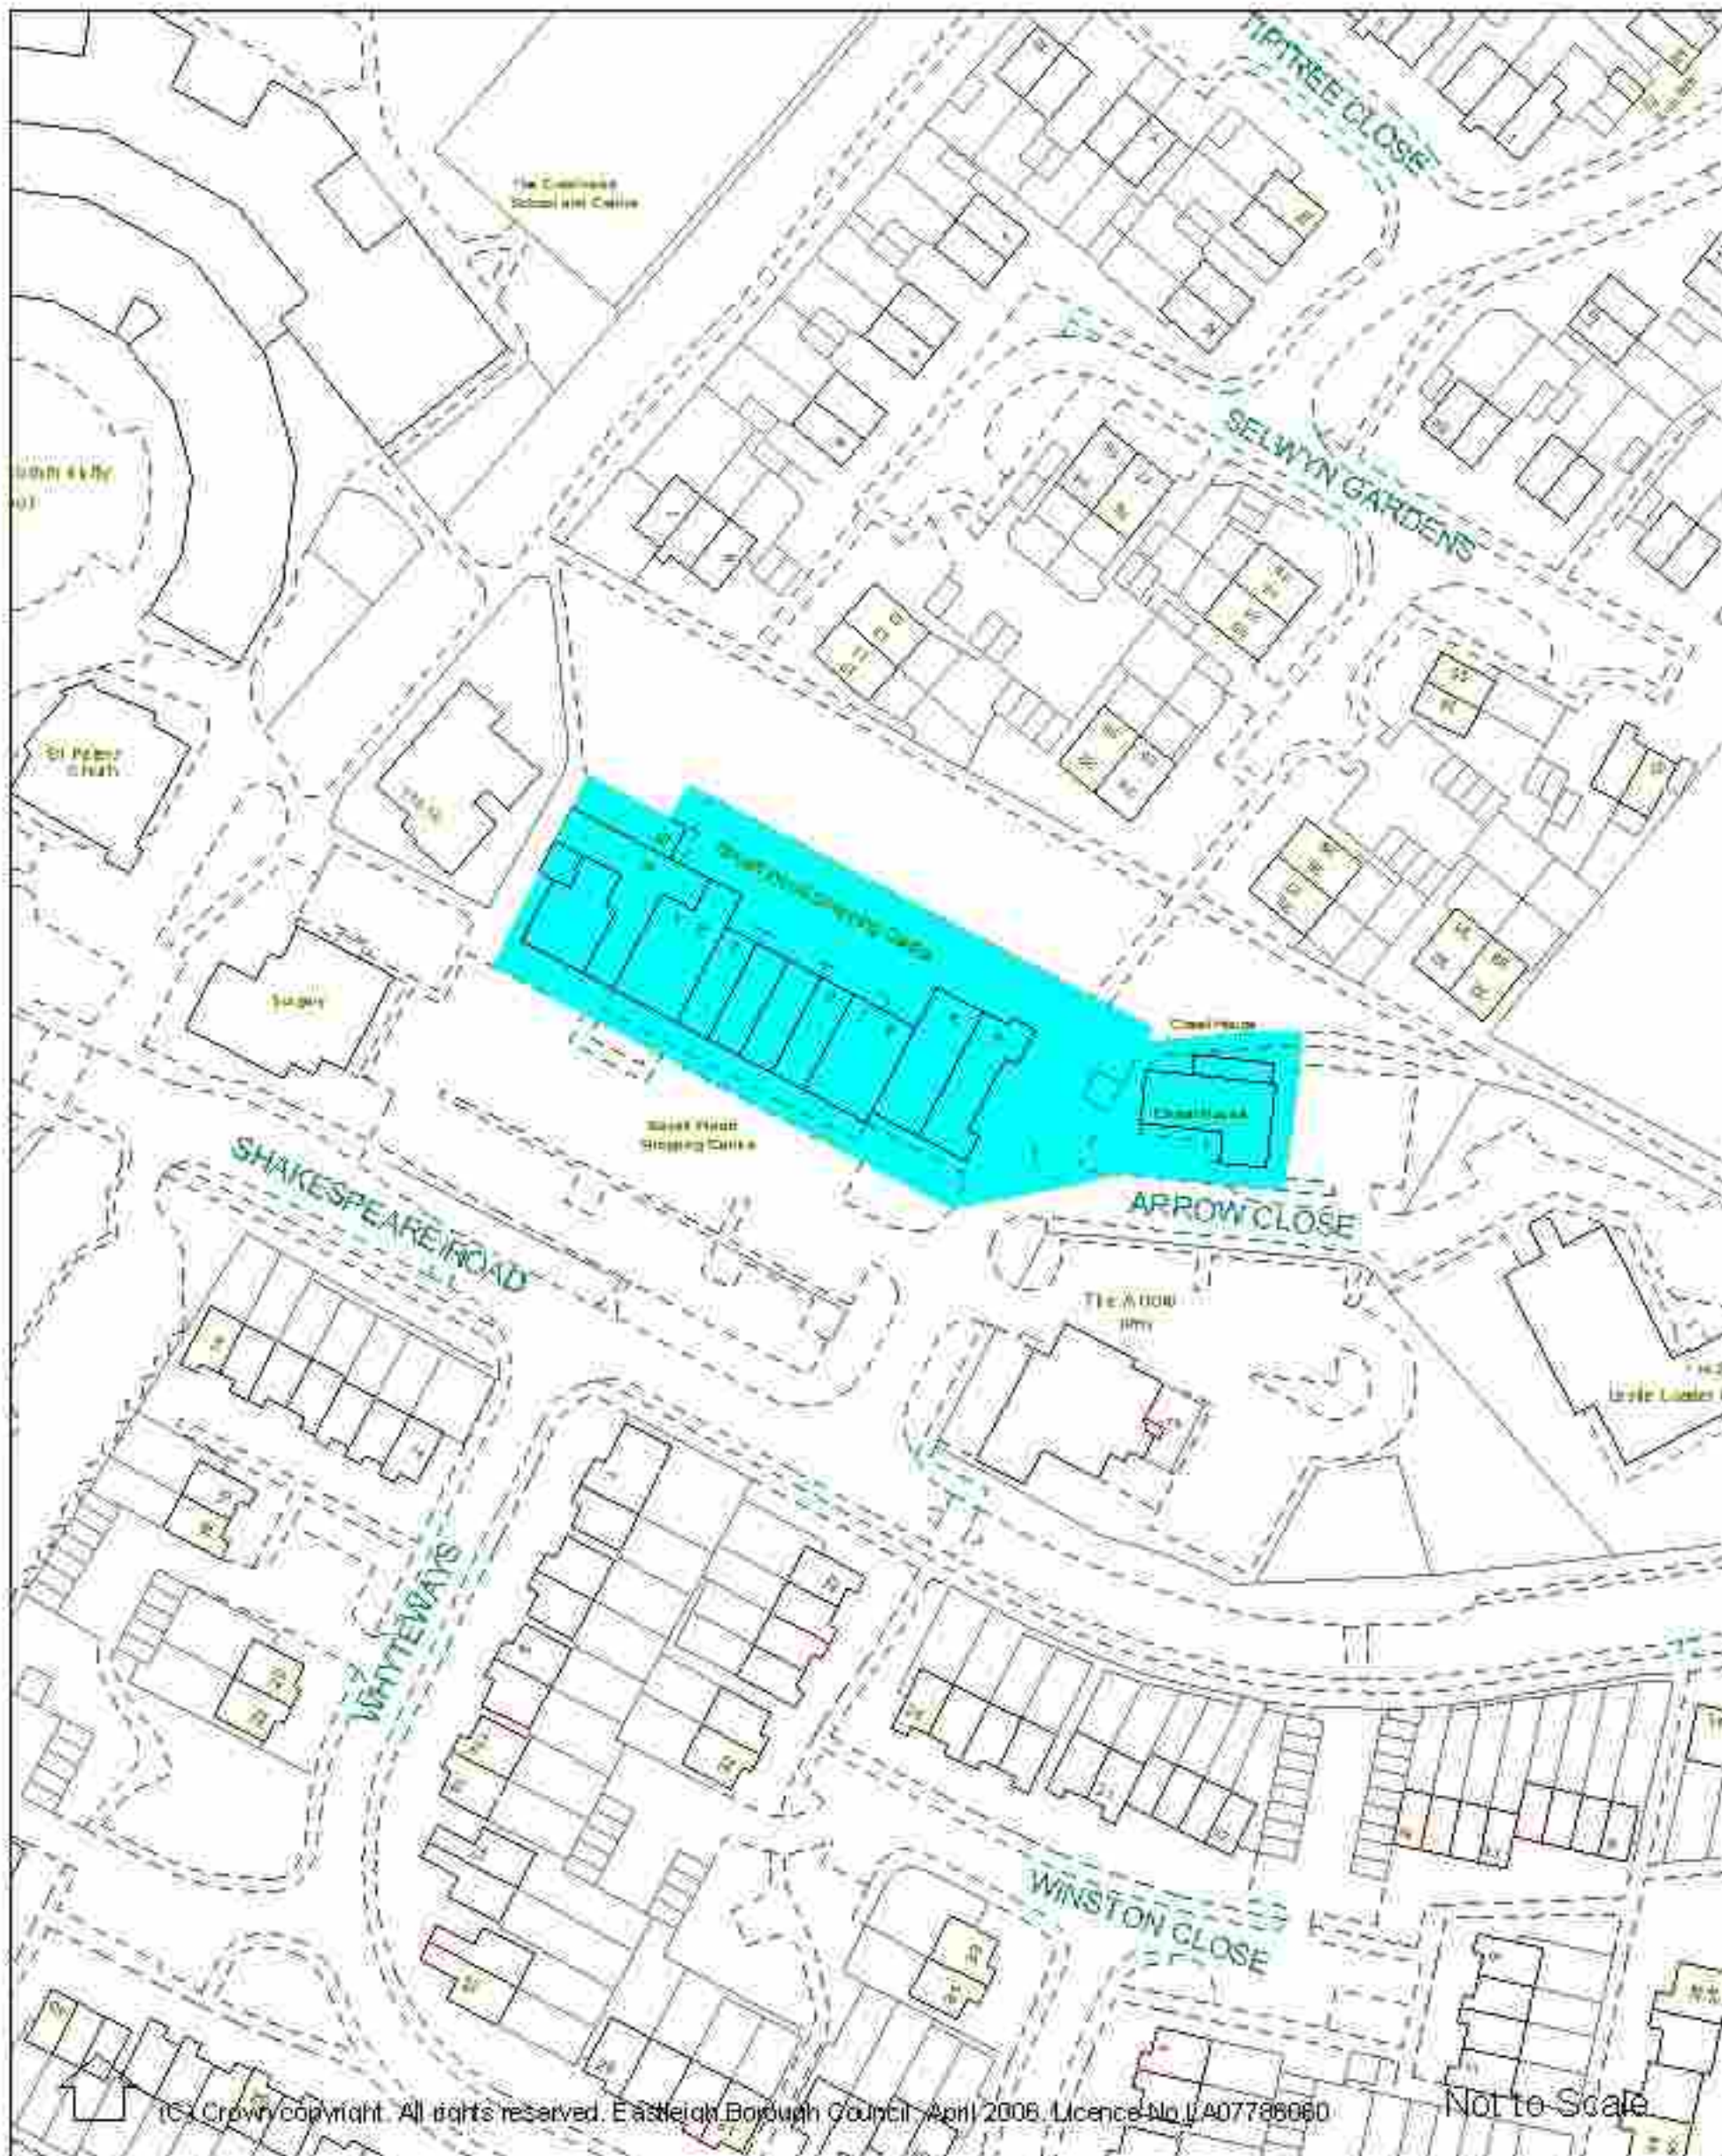

Plan 29

Hiltingbury Road East, Chandler's Ford. Shopping Areas

Plan 30

Hiltingbury Road West, Chandler's Ford. Shopping Areas

Plan 31

Hursley Road, Chandler's Ford. Shopping Areas

Plan 32

Shakespeare Road, Boyatt Wood. Shopping Areas

Plan 33

Falkland Court, Eastleigh. Shopping Areas

Plan 34

Nightingale Avenue, Eastleigh. Shopping Areas

Plan 35

Eastleigh Town Centre. Retail Zones