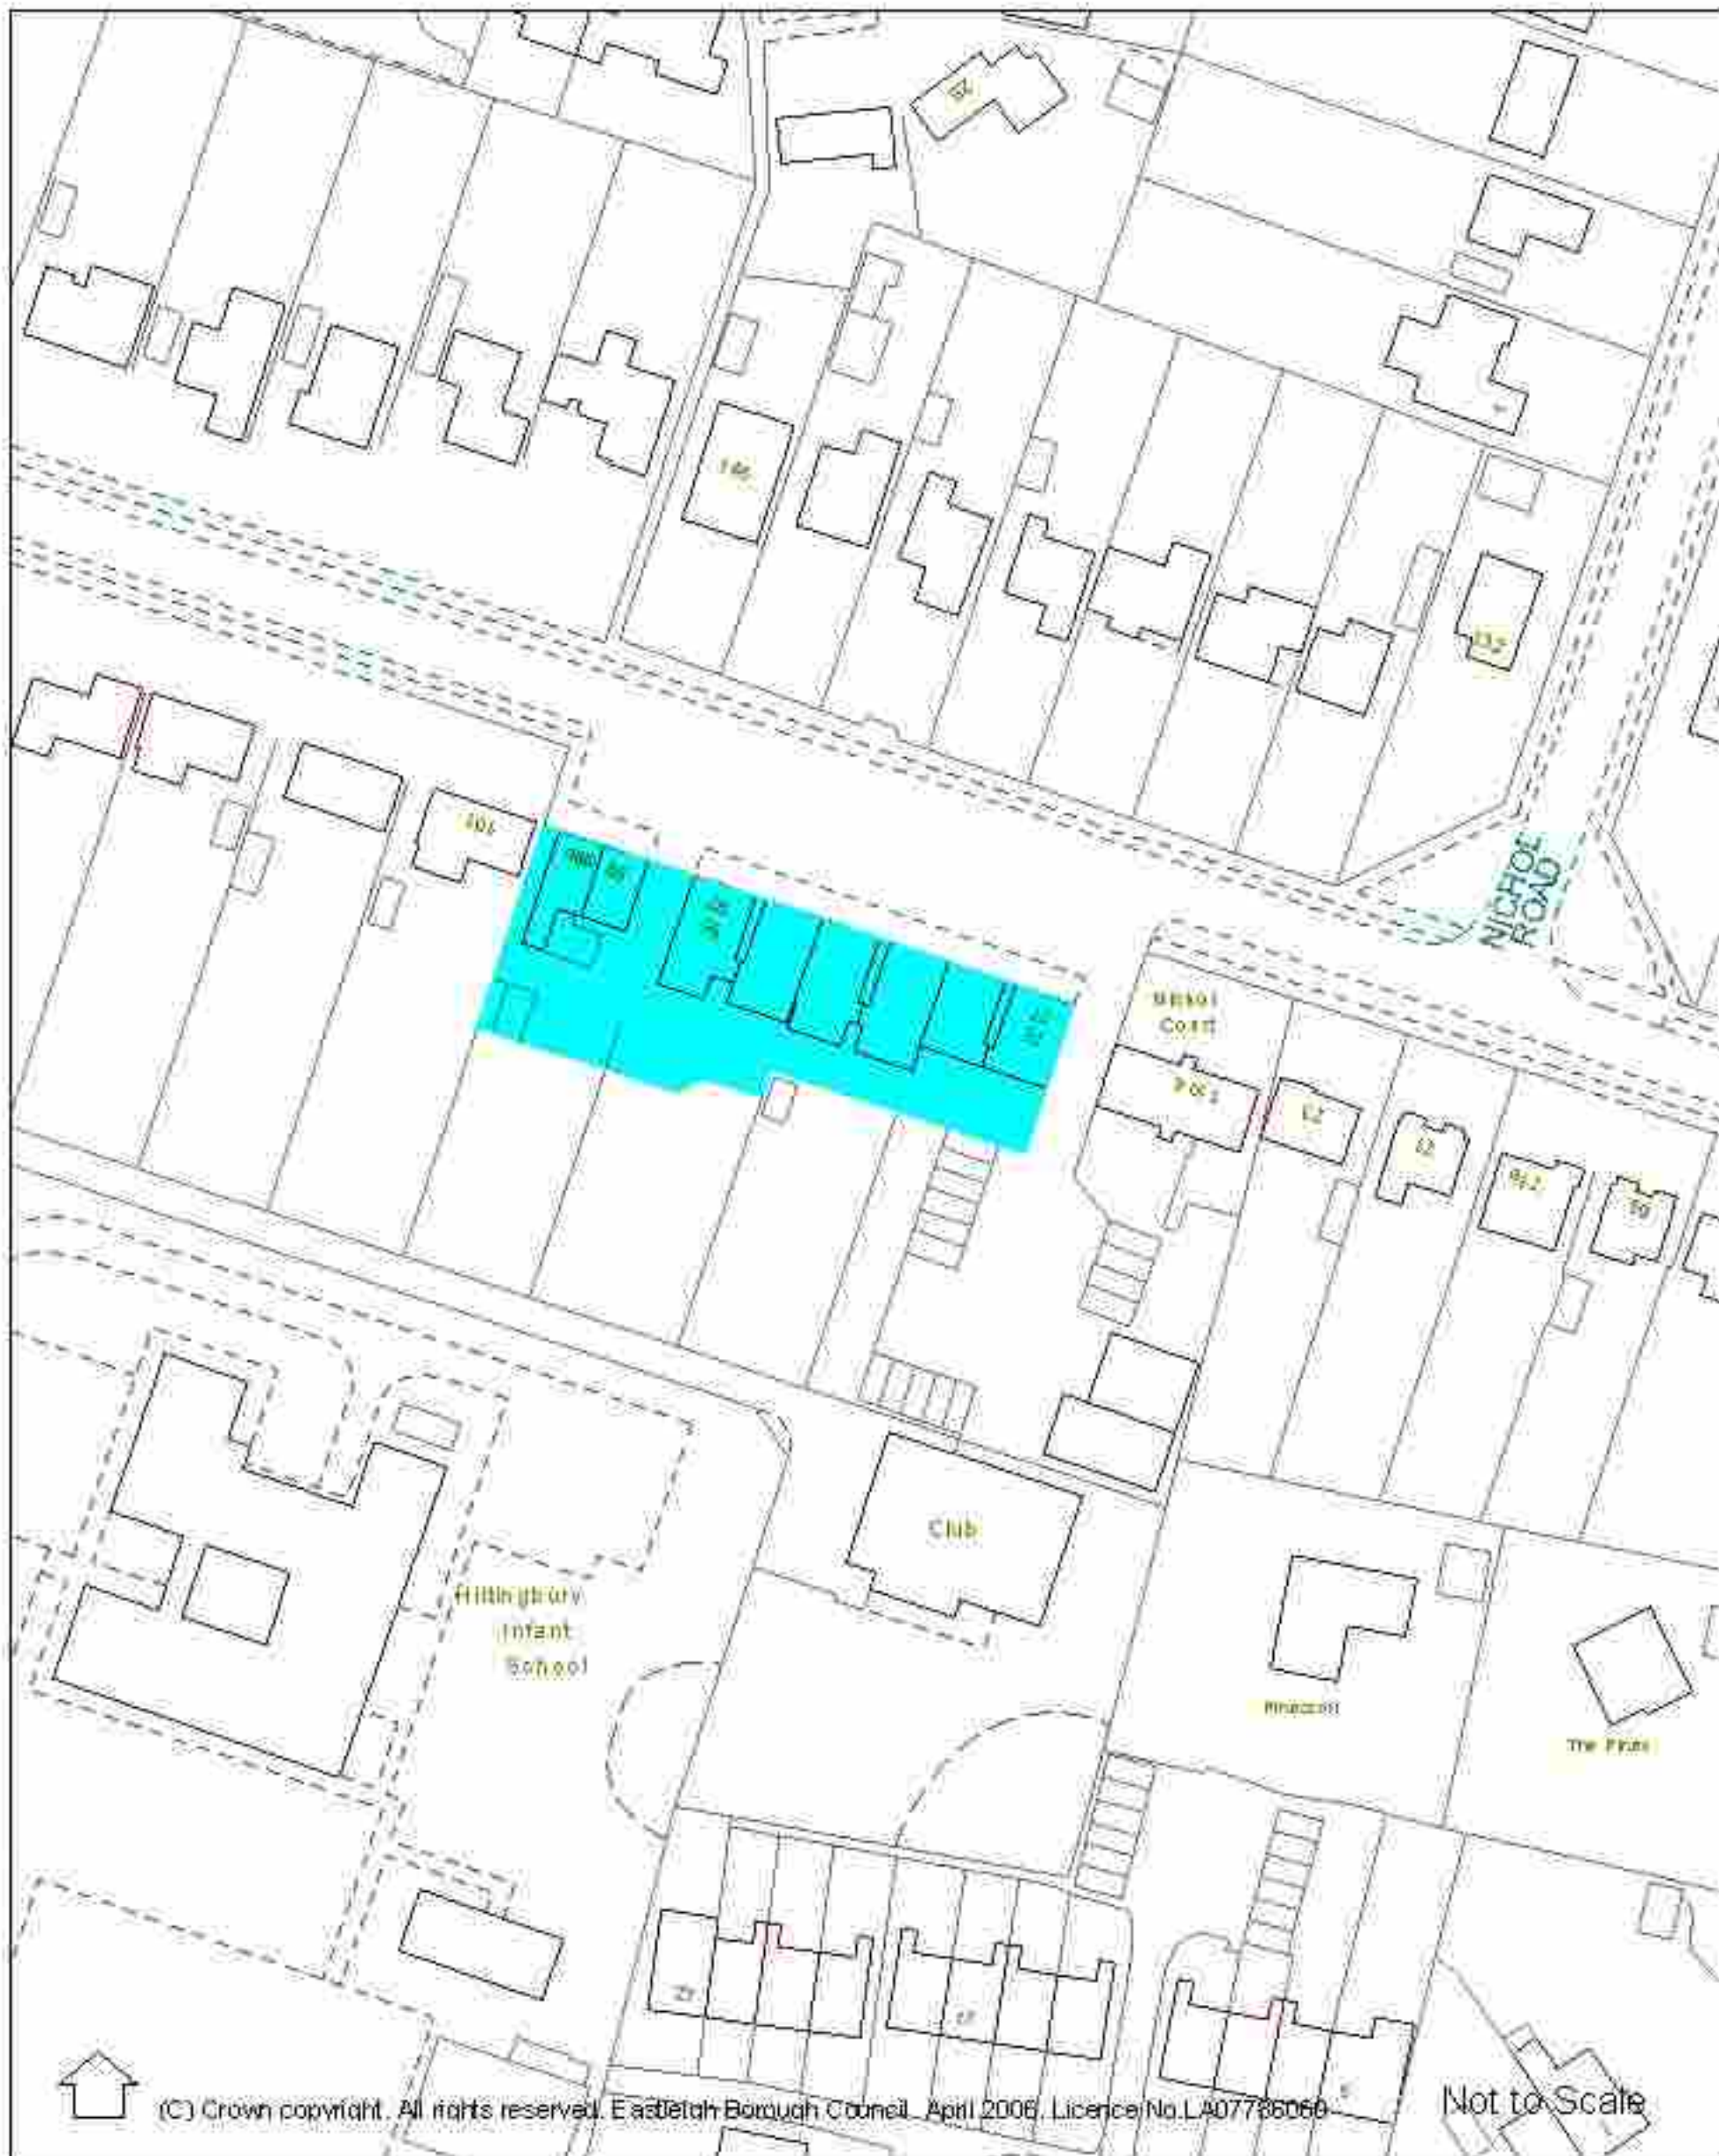

Plan 29

Hiltingbury Road East, Chandler's Ford. Shopping Areas

Plan 30

Hiltingbury Road West, Chandler's Ford. Shopping Areas

Plan 31

Hursley Road, Chandler's Ford. Shopping Areas

Plan 32

Shakespeare Road, Boyatt Wood. Shopping Areas

Plan 33

Falkland Court, Eastleigh. Shopping Areas

Plan 34

Nightingale Avenue, Eastleigh. Shopping Areas

Plan 35

Eastleigh Town Centre. Retail Zones