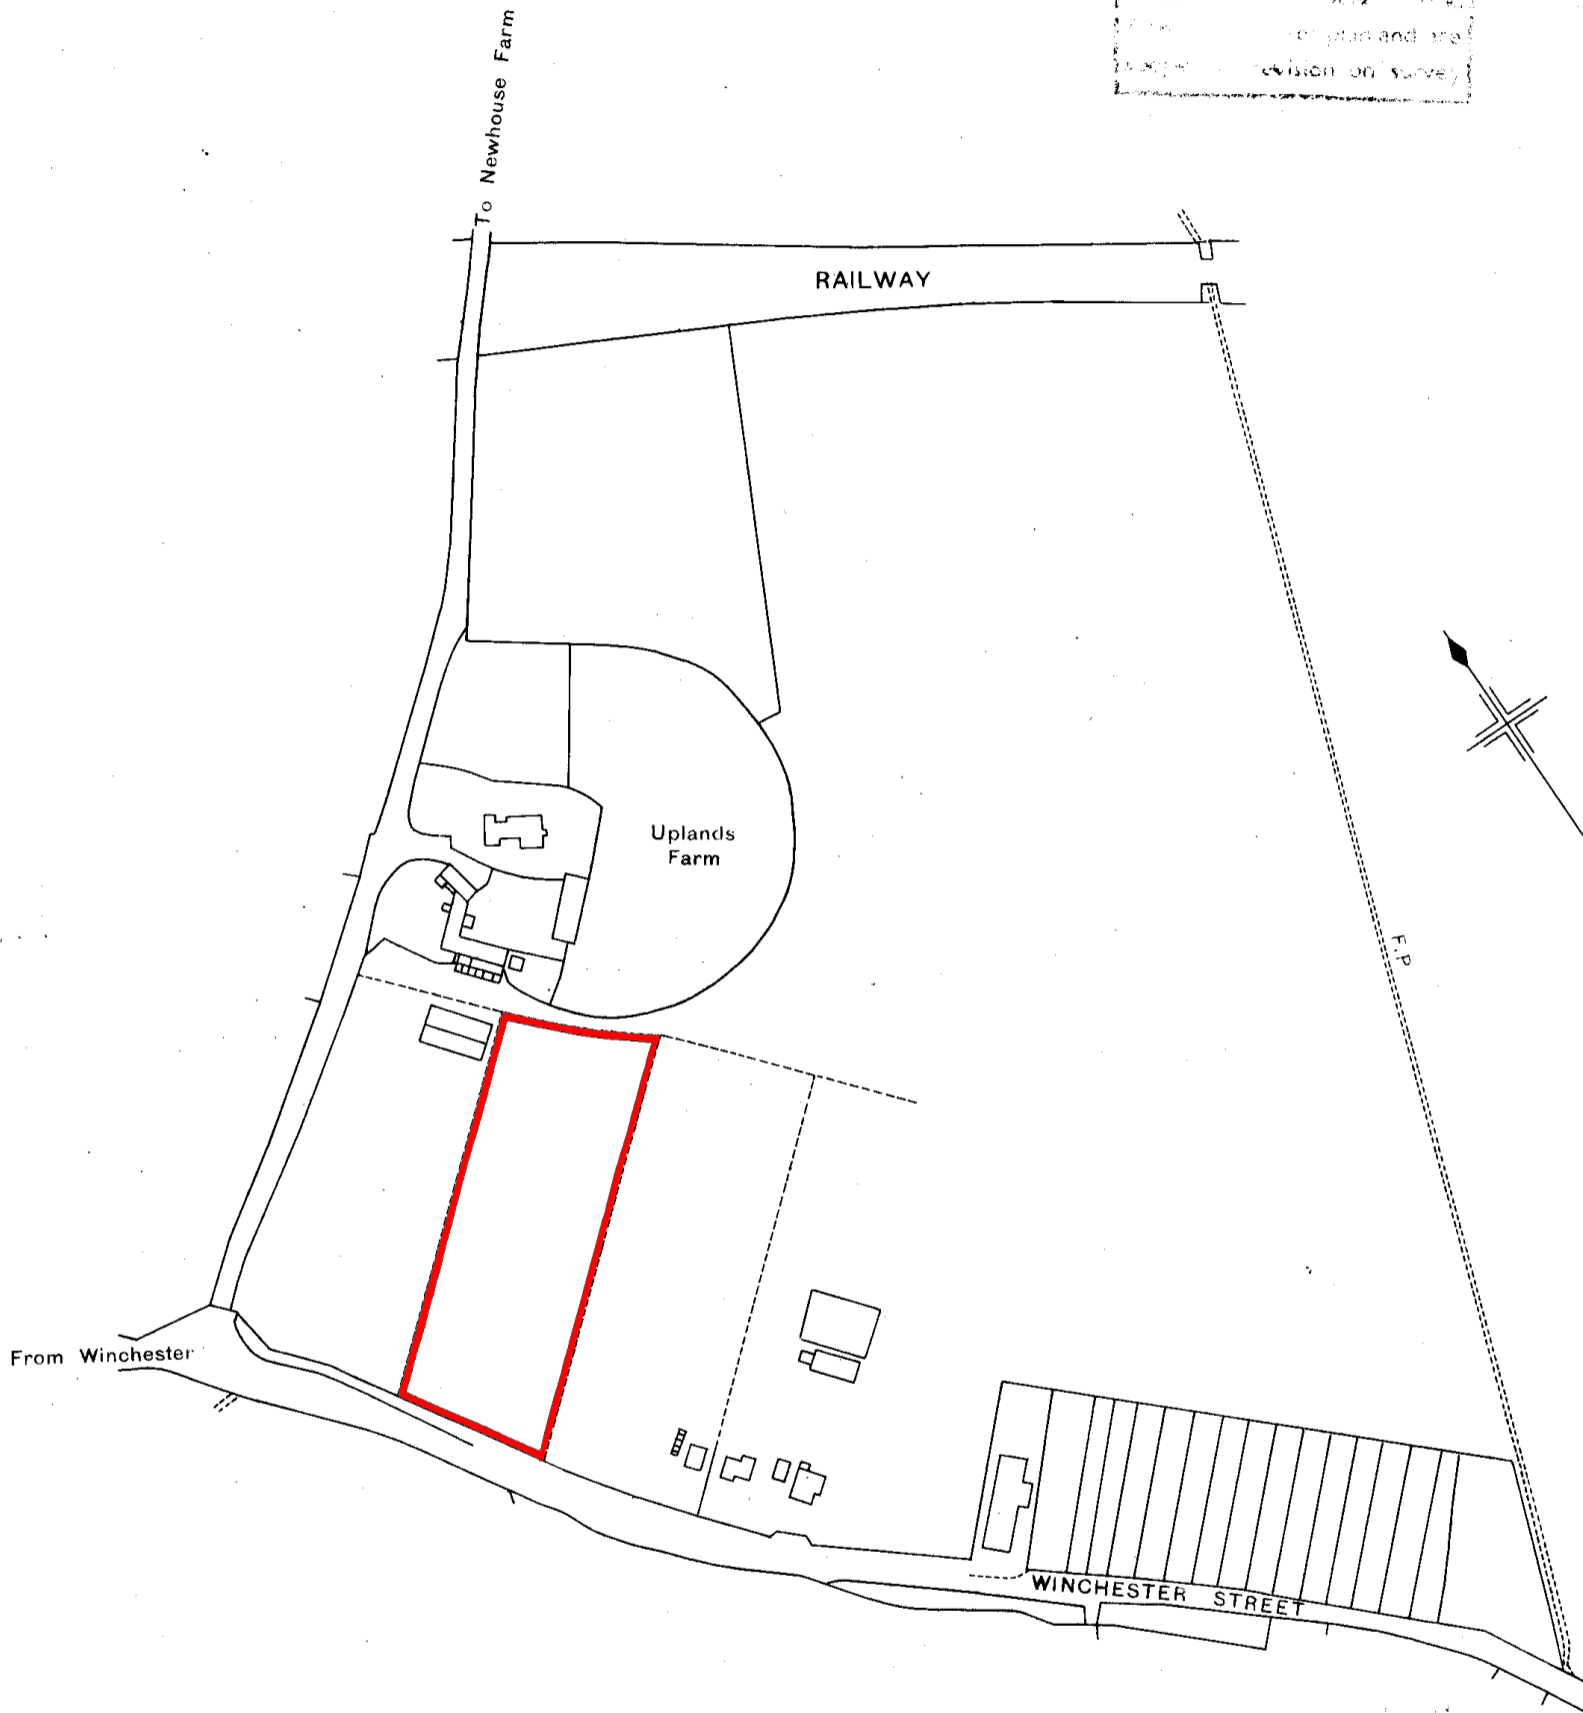

H. M. LAND REGISTRY GENERAL MAP

HAMPSHIRE SHEET LXVI. 6. SECTION

Eastleigh

Scale $\frac{1}{2500}$

BOTLEY PARISH

This map is a reproduction of the original plan and is not a division on survey.

800
7/42

Filed Plan of Title No **HP 27 90**

This is a print of the view of the title plan obtained from HM Land Registry showing the state of the title plan on 15 September 2022 at 11:51:01. This title plan shows the general position, not the exact line, of the boundaries. It may be subject to distortions in scale. Measurements scaled from this plan may not match measurements between the same points on the ground.