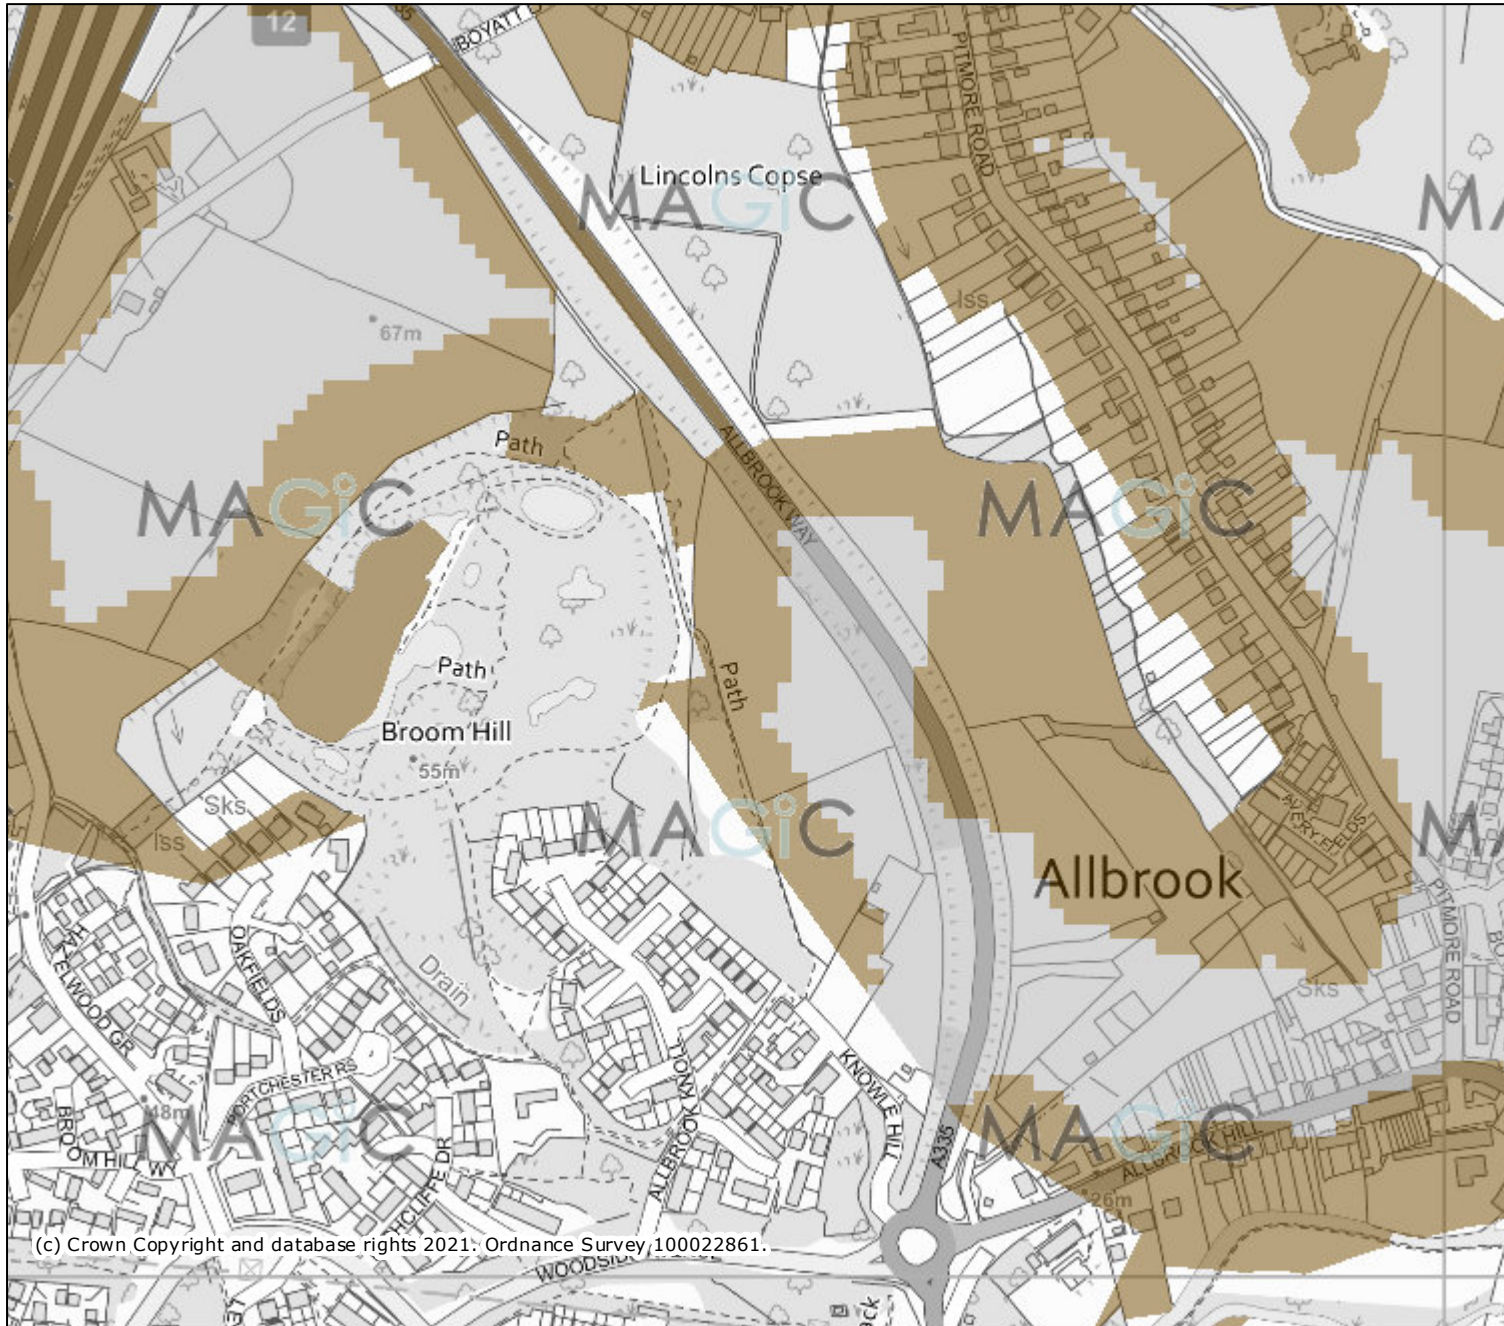

MAGiC BIODIVERSITY PRIORITY HABITATS ALLBROOK

Legend

Woodland Priority Habitat Network (England)

- High Spatial Priority
- Lower Spatial Priority

Projection = OSGB36

xmin = 444300

ymin = 120800

xmax = 446800

ymax = 122000

Map produced by MAGiC on 17 July, 2021.

Copyright resides with the data suppliers and the map must not be reproduced without their permission. Some information in MAGiC is a snapshot of the information that is being maintained or continually updated by the originating organisation. Please refer to the metadata for details as information may be illustrative or representative rather than definitive at this stage.