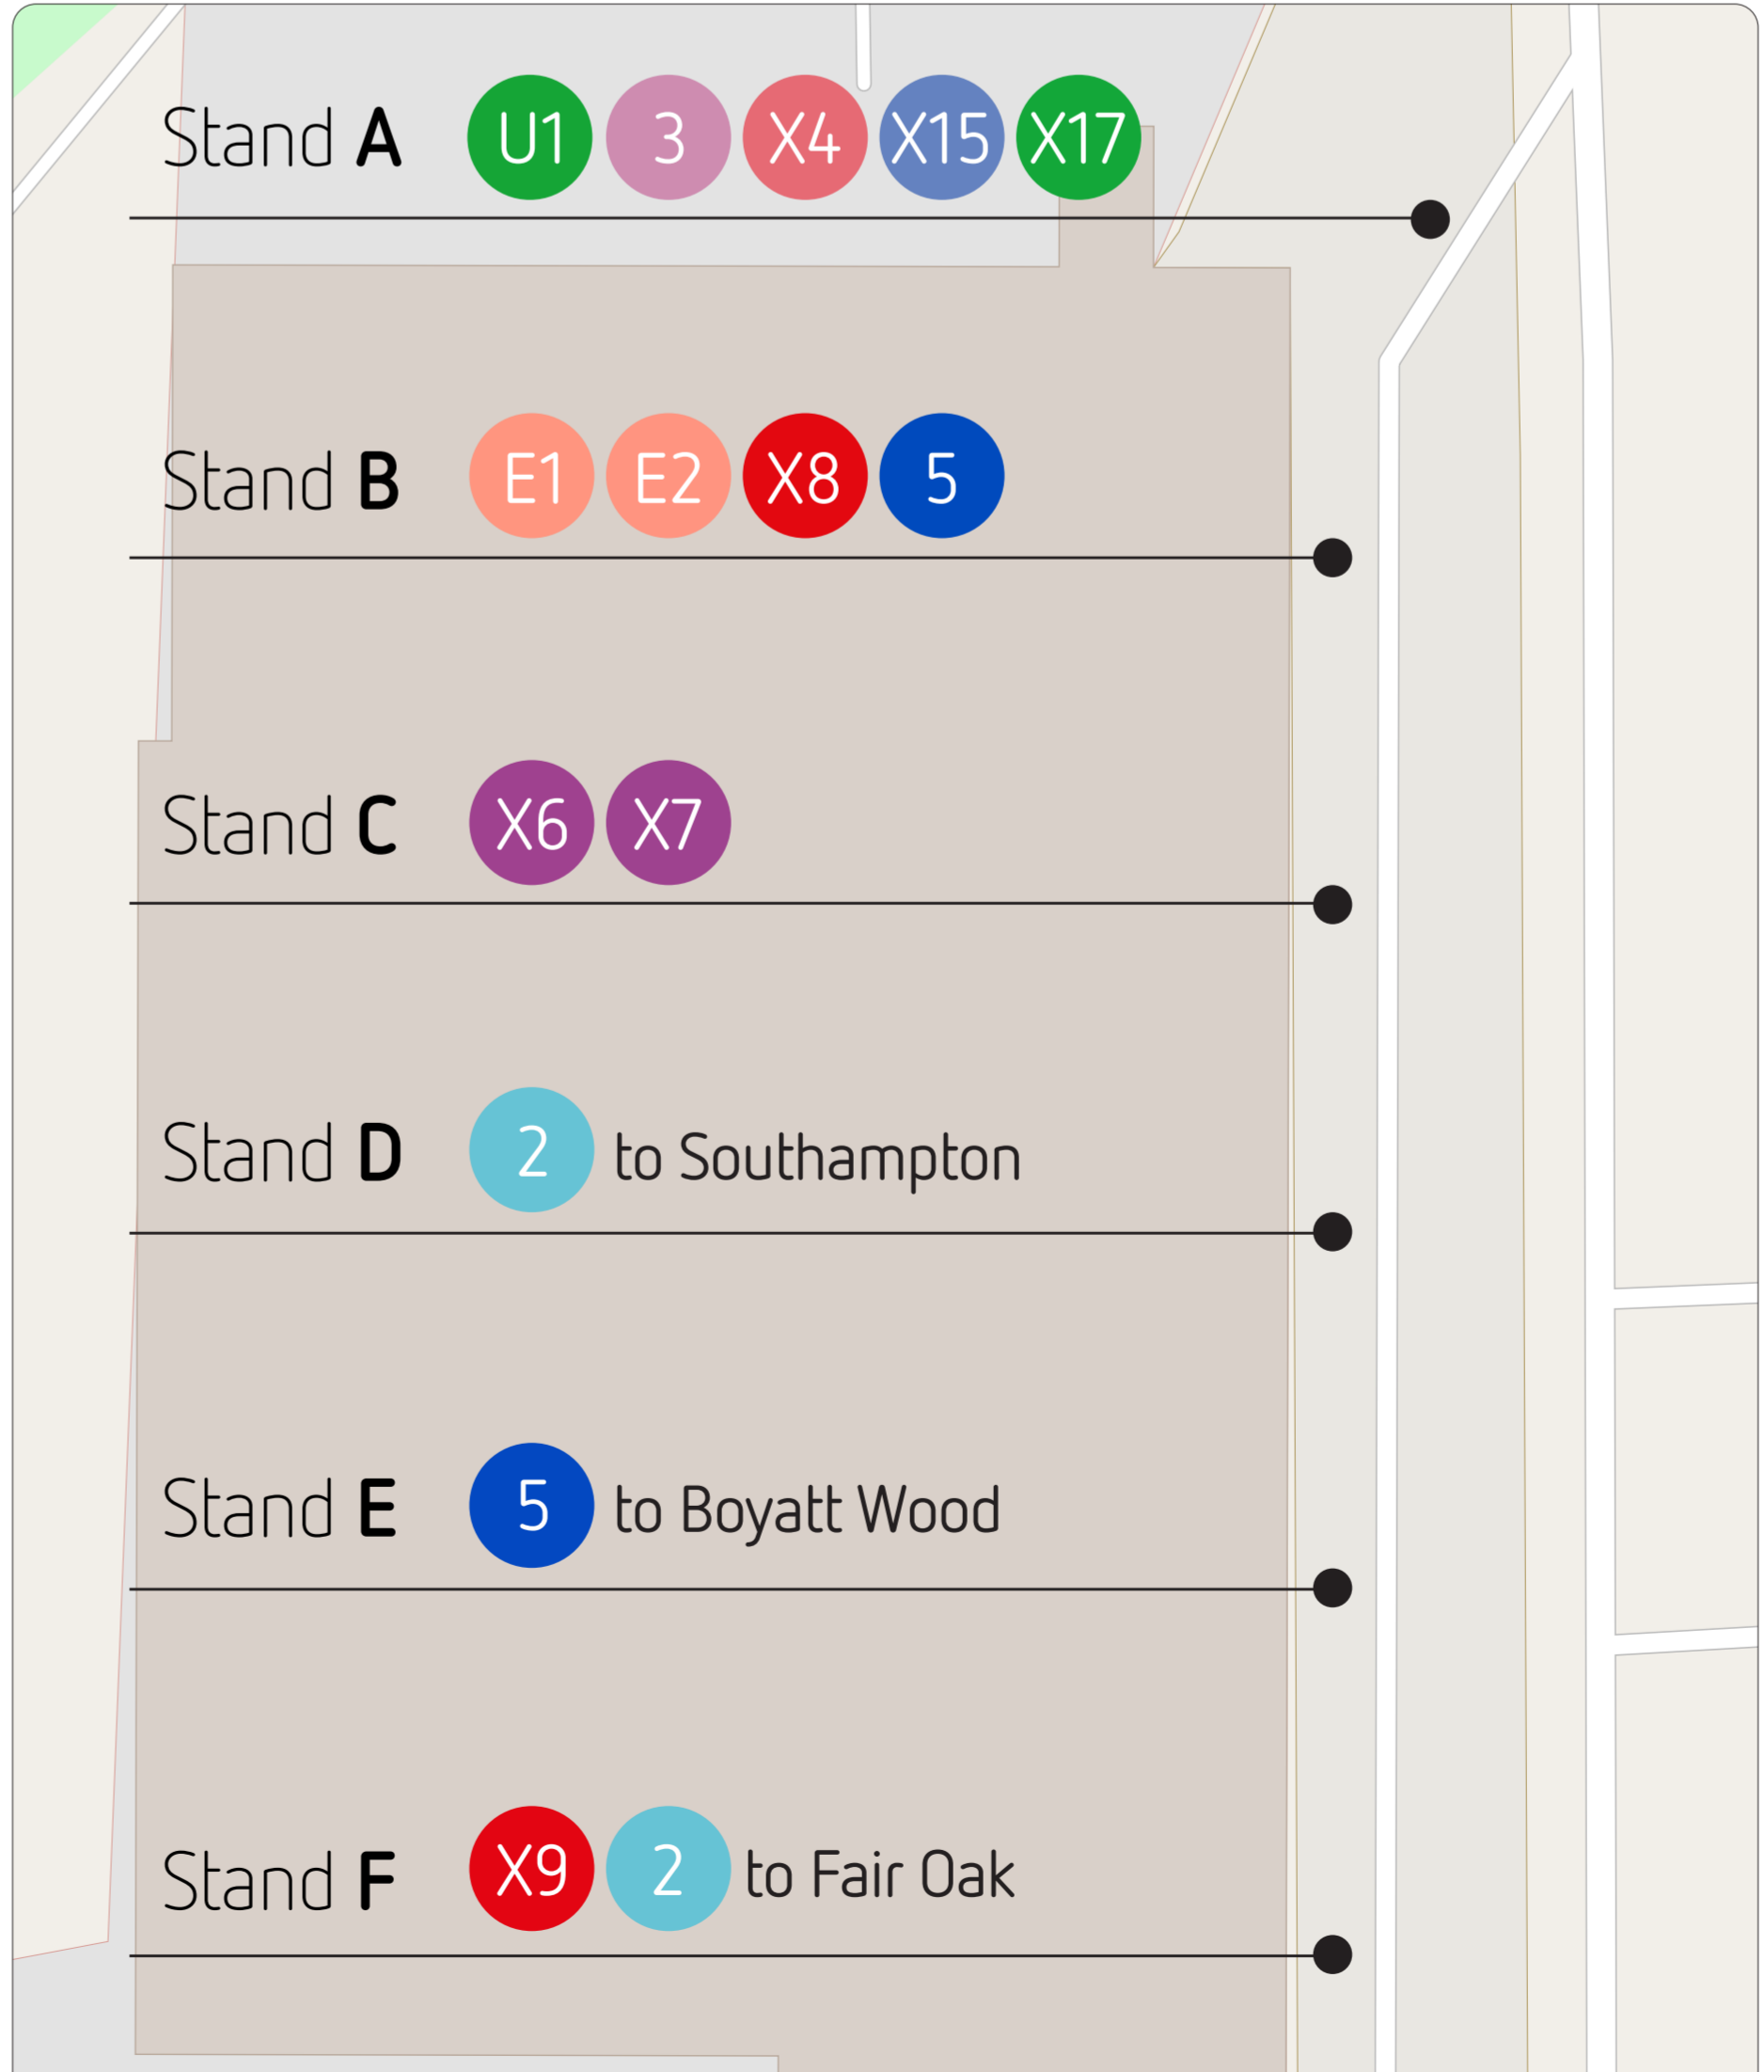

Which bus stand to use

Welcome to Eastleigh Bus Station

Who to contact

bluestar
web: www.bluestarbus.co.uk
Email: talk2us@bluestarbus.co.uk
Tel: 023 8023 1950
Twitter: @bluestarhq
Facebook: www.facebook.com/bluestarbus

SOLENT RANGERS 4 5
CITY RED
web: www.cityredbus.co.uk or www.firstbus.co.uk/portsmouth
Tel: 0345 646 0707
Twitter: @FirstShampton @FirstPortsmouth
Facebook: www.facebook.com/FirstSouthampton or FirstSolent

Xelabus
web: www.xelabus.info
Email: admin@xelabus.info
Tel: 023 8064 4715

Stagecoach
web: www.stagecoachbus.com
Email: south.enquiries@stagecoachbus.com
Tel: 0345 121 0190
Twitter: @StagecoachWinch

unilink
web: www.unilinkbus.co.uk
Email: talk2us@unilinkbus.co.uk
Tel: 023 8059 5974
Twitter: @unilinkbus

my Journey
My Journey is a campaign which aims to help Hampshire & Southampton residents find new healthier and cheaper ways of travelling. For more information, visit: www.myjourneyhampshire.com

traveline
www.traveline.info
0871 200 22 33
For timetables, journey planning and enquiries:
web: www.travelinesw.com
Tel: 0871 200 22 33

Hampshire County Council
web: www.hants.gov.uk/transport/publictransport
Email: ptgenquiries@hants.gov.uk
Tel: 0300 555 1375